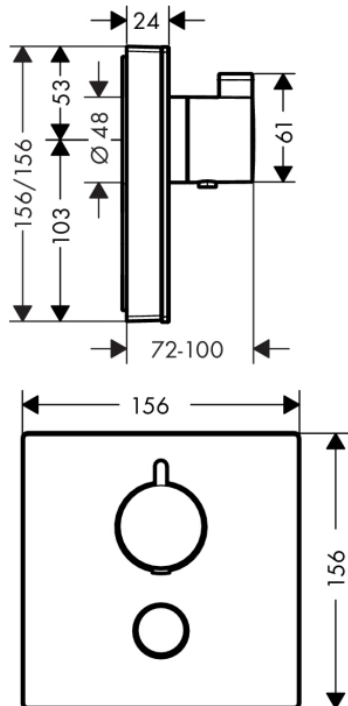

Brand : HANSGROHE, Germany
Name : ShowerSelect Glass Thermostat HighFlow for 1 Function and Additional Outlet
Item Code : 15735.400
Designer : Hansgrohe
Color / Finish : Chrome/White
Dimensions : 156 x 24 x 156mm

Product info

- 1 function and 1 additional outlet
- Select push-button on/off control for 1 outlet
- Flow rate hand shower connection at 3 bar: 34 l/min
- Flow rate upper outlet: 59 l/min
- Thermostat cartridge, Start/stop valve to operate the functions
- Safety lock at 40° C
- Temperature limitation adjustable
- Min. operating pressure: 1 bar / max. 10 bar
- Dirt filter included

Add-on

- 1 x 01800.180 Universal Ibox
- 1 x 97759.000 Coupling Set

Technology

Design awards

Flowchart

Flushing of pipe must be done before fittings are installed. Failure to do so voids the warranty.

Follow cleaning instructions and avoid using any harmful chemicals.

All information is for reference only. Installation shall always be based on the specs provided with actual delivered items.

For more info, visit www.kuysen.com