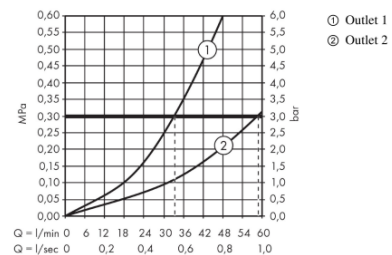

Product info

- 1 function and 1 additional outlet
- Select push-button on/off control for 1 outlet
- Flow rate hand shower connection at 3 bar: 34 l/min
- Flow rate upper outlet: 59 l/min
- Thermostat cartridge, Start/stop valve to operate the functions
- Safety lock at 40° C
- Temperature limitation adjustable
- Min. operating pressure: 1 bar / max. 10 bar
- Dirt filter included

Add-on

- 1 x 01800.180 Universal Ibox
- 1 x 97759.000 Coupling Set

Technology

Design awards

Flowchart

Flushing of pipe must be done before fittings are installed. Failure to do so voids the warranty.

Follow cleaning instructions and avoid using any harmful chemicals.