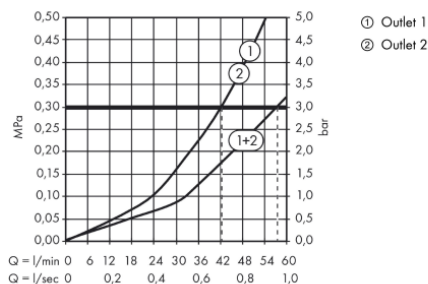

Brand : HANSGROHE, Germany
 Name : ShowerSelect Glass Thermostat HighFlow
 Item Code : 15734.400
 Designer : Hansgrohe
 Color / Finish : Chrome/White
 Dimensions : 156 x 24 x 155mm

Product info

- Maximum flow rate at 3 bar: 42 l/min
- Flow rate upper outlet: 42 l/min
- Flow rate lower outlet: 42 l/min
- Thermostat cartridge
- Safety lock at 40° C
- Temperature limitation adjustable
- Min. operating pressure: 1 bar / max. 10 bar
- Dirt filter included

Add-on

- 1 x 01800.180 Universal Ibox
- 1 x 97759.000 Coupling Set

Design awards

Flowchart

Flushing of pipe must be done before fittings are installed. Failure to do so voids the warranty.

Follow cleaning instructions and avoid using any harmful chemicals.