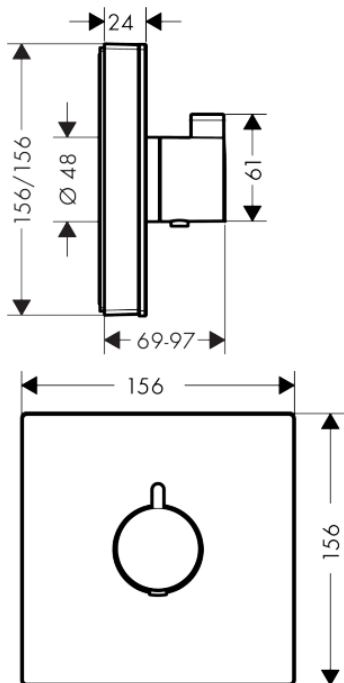

Brand : HANSGROHE, Germany
 Name : ShowerSelect Glass Thermostat HighFlow
 Item Code : 15734.400
 Designer : Hansgrohe
 Color / Finish : Chrome/White
 Dimensions : 156 x 24 x 155mm

Product info

- Maximum flow rate at 3 bar: 42 l/min
- Flow rate upper outlet: 42 l/min
- Flow rate lower outlet: 42 l/min
- Thermostat cartridge
- Safety lock at 40° C
- Temperature limitation adjustable
- Min. operating pressure: 1 bar / max. 10 bar
- Dirt filter included

Add-on

- 1 x 01800.180 Universal Ibox
- 1 x 97759.000 Coupling Set

Design awards

Flowchart

Flushing of pipe must be done before fittings are installed. Failure to do so voids the warranty.

Follow cleaning instructions and avoid using any harmful chemicals.