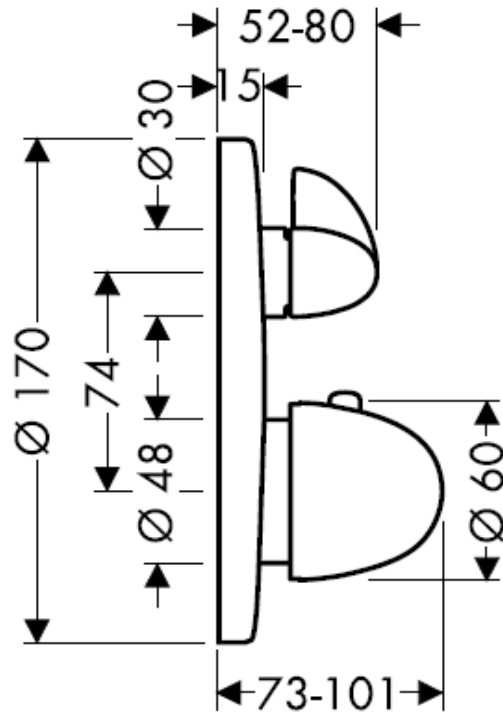

SPECIFICATION SHEET - fittings

BRAND:	hansgrohe	Product Photo:
ORIGIN:	Germany	
SERIES:	Overhead Showers	
PRODUCT DESCRIPTION:	Finish set for thermostatic mixer with stop & 2-way diverter	
MODEL No.	15720 000	
FINISH/COLOUR:	Chrome-plated	
DIMENSIONS:	Ø170mm	
OPTIONAL MATCHING PARTS:	01800180 iBox	

Technical Informations: Suitable for continous flow water heater

REMINDER:	Pipe flushing must be done before faucets are installed. Failure to do so voids the warranty.
	Do not use cleaners containing abrasive cleansers, ammonia, bleach, acids, waxes, alcohol, solvents or other products not recommended for chrome.
	All information is for reference only, installation shall always be based on the actual product delivered.