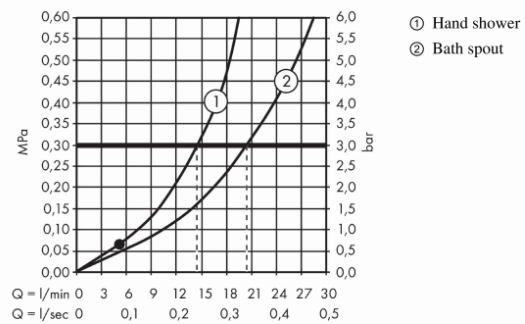

**Product info:**

- consists of: single lever bath mixer floor standing, baton hand shower, shower hose, shower holder
- projection 186 mm
- spray type mixer: normal spray
- spray type hand shower: RainAir
- flow rate at 3 bar: 20 l/min
- min. operating pressure: 1 bar
- max. operating pressure: 10 bar
- joystick ceramic cartridge
- diverter with automatic resetting
- intrinsically safe against backflow

**Add-ons**

- 1 x 10452.180 basic set for single lever bath mixer floor-standing

**Technology**

**Flowchart**

Flushing of pipe must be done before fittings are installed. Failure to do so voids the warranty.