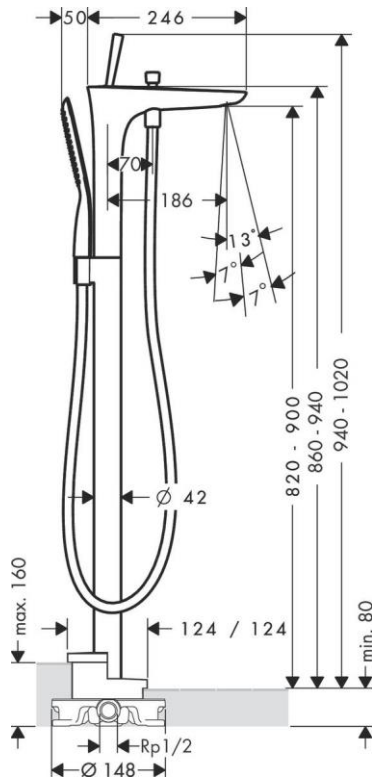

Brand : HANSGROHE, Germany  
 Name : PURA VIDA single lever bath mixer floor-standing  
 Item Code : 15473.400  
 Designer : Phoenix Design  
 Color / Finish : Chrome/White  
 Dimensions : Overall (LxWxH in cm)

**Product info:**

- consists of: single lever bath mixer floor standing, baton hand shower, shower hose, shower holder
- projection 186 mm
- spray type mixer: normal spray
- spray type hand shower: RainAir
- flow rate at 3 bar: 20 l/min
- min. operating pressure: 1 bar
- max. operating pressure: 10 bar
- joystick ceramic cartridge
- diverter with automatic resetting
- intrinsically safe against backflow

**Add-ons**

- 1 x 10452.180 basic set for single lever bath mixer floor-standing

**Technology**

**Flowchart**

Flushing of pipe must be done before fittings are installed. Failure to do so voids the warranty.