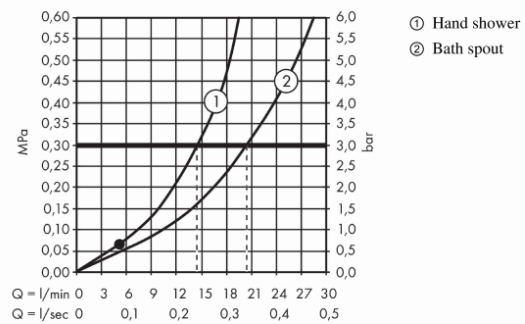

- consists of: single lever bath mixer floor standing, baton hand shower, shower hose, shower holder
- projection 186 mm
- spray type mixer: normal spray
- spray type hand shower: RainAir
- flow rate at 3 bar: 20 l/min
- min. operating pressure: 1 bar
- max. operating pressure: 10 bar
- joystick ceramic cartridge
- diverter with automatic resetting
- intrinsically safe against backflow

Add-ons

- 1 x 10452.180 basic set for single lever bath mixer floor-standing

Technology

Flowchart

Flushing of pipe must be done before fittings are installed. Failure to do so voids the warranty.
 Follow cleaning instructions and avoid using any harmful chemicals.
 All information is for reference only. Installation shall always be based on the specs provided with actual delivered items.
 For more info, visit www.kuysen.com