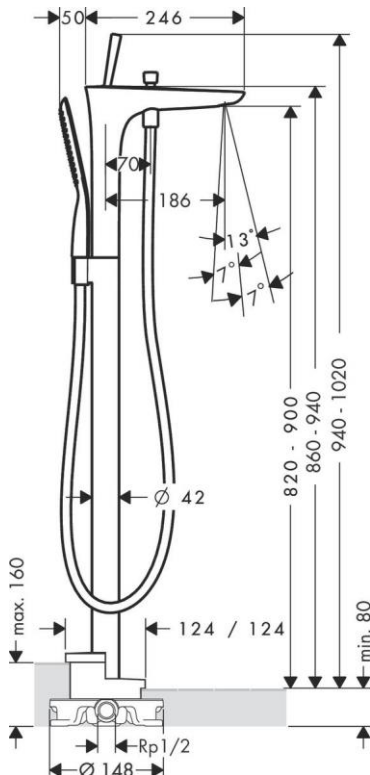

Brand : HANSGROHE, Germany
 Name : PURA VIDA single lever bath mixer floor-standing
 Item Code : 15473.000
 Designer : Phoenix Design
 Color / Finish : Chrome
 Dimensions : Overall (LxWxH in cm)

Product info:

- consists of: single lever bath mixer floor standing, baton hand shower, shower hose, shower holder
- projection 186 mm
- spray type mixer: normal spray
- spray type hand shower: RainAir
- flow rate at 3 bar: 20 l/min
- min. operating pressure: 1 bar
- max. operating pressure: 10 bar
- joystick ceramic cartridge
- diverter with automatic resetting
- intrinsically safe against backflow

Add-ons

- 1 x 10452.180 basic set for single lever bath mixer floor-standing

Technology

Flowchart

Flushing of pipe must be done before fittings are installed. Failure to do so voids the warranty.
 Follow cleaning instructions and avoid using any harmful chemicals.
 All information is for reference only. Installation shall always be based on the specs provided with actual delivered items.
 For more info, visit www.kuysen.com