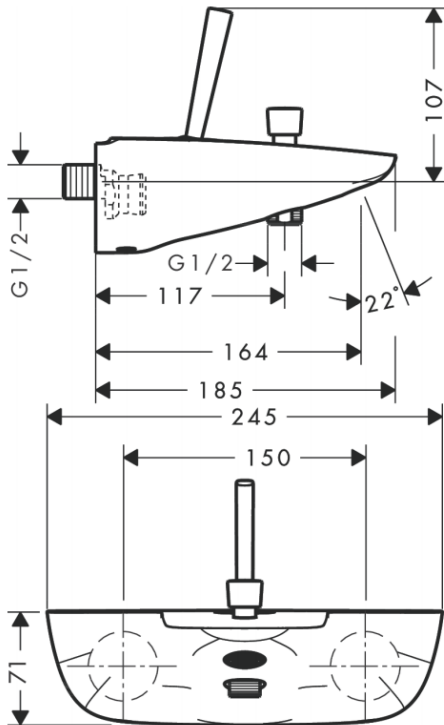

Brand : HANSGROHE, Germany  
 Name : PURA VIDA single lever bath mixer for exposed installation  
 Item Code : 15472.400  
 Designer : Phoenix Design  
 Color / Finish : Chrome/White  
 Dimensions : Overall (LxWxH in cm)

**Product info:**

- projection 164 mm
- connection type: s-shaped connections
- center distance: 150 ± 12 mm
- spray type mixer: normal spray
- flow rate for bath spout at 3 bar: 19 l/min
- flow rate of hand shower at 3 bar: 23 l/min
- min. operating pressure: 1 bar
- max. operating pressure: 10 bar
- joystick ceramic cartridge
- diverter with automatic resetting
- non-return valve
- suitable for continuous flow water