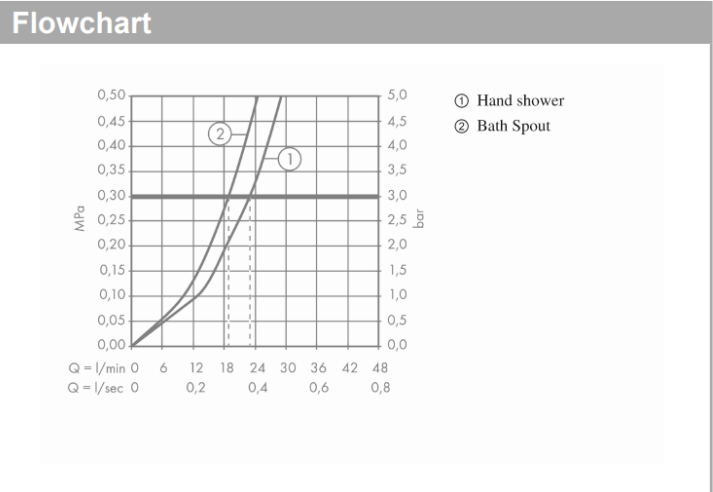

Brand : HANSGROHE, Germany  
 Name : PURA VIDA single lever bath mixer for exposed installation  
 Item Code : 15472.400  
 Designer : Phoenix Design  
 Color / Finish : Chrome/White  
 Dimensions : Overall (LxWxH in cm)

**Product info:**

- projection 164 mm
- connection type: s-shaped connections
- center distance: 150 ± 12 mm
- spray type mixer: normal spray
- flow rate for bath spout at 3 bar: 19 l/min
- flow rate of hand shower at 3 bar: 23 l/min
- min. operating pressure: 1 bar
- max. operating pressure: 10 bar
- joystick ceramic cartridge
- diverter with automatic resetting
- non-return valve
- suitable for continuous flow water