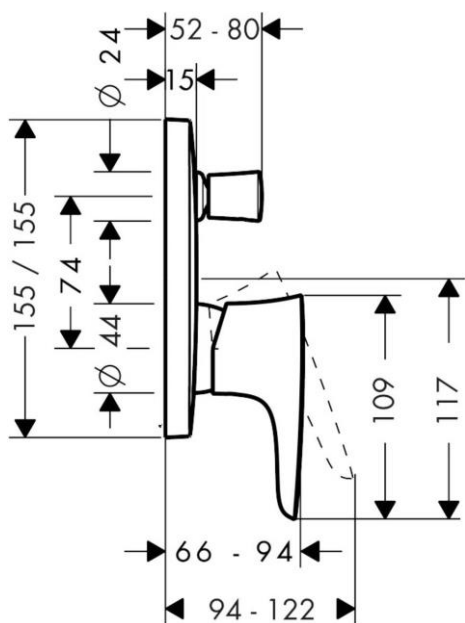

Brand : HANSGROHE, Germany  
 Name : PURA VIDA single lever bath mixer for concealed installation  
 Item Code : 15445.400  
 Designer : Phoenix Design  
 Color / Finish : Chrome/White  
 Dimensions : Overall (LxWxH in cm)  
 15.5x 12.2x 19.45cm

**Product info:**

- flow rate upper outlet: 21 l/min
- flow rate lower outlet: 29 l/min
- min. operating pressure: 1 bar
- max. operating pressure: 10 bar
- ceramic cartridge
- temperature limitation adjustable
- diverter with automatic resetting
- non-return valve

**Add-ons**

- 1 x 01800.180 Universal ibox
- 1 x 97759.000 coupling set

**Flowchart**

Flushing of pipe must be done before fittings are installed. Failure to do so voids the warranty.

Follow cleaning instructions and avoid using any harmful chemicals.