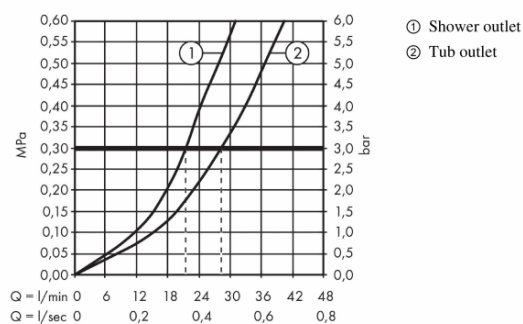

Flowchart

Flushing of pipe must be done before fittings are installed. Failure to do so voids the warranty.

Follow cleaning instructions and avoid using any harmful chemicals.

All information is for reference only. Installation shall always be based on the specs provided with actual delivered items.

For more info, visit www.kuysen.com