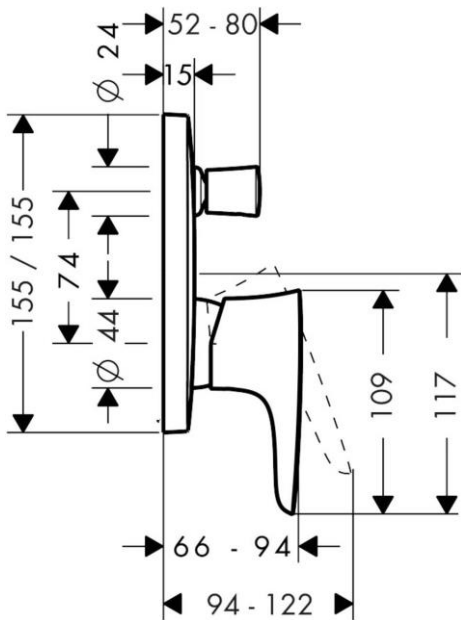

Brand : HANSGROHE, Germany
Name : PURA VIDA single lever bath mixer for concealed installation
Item Code : 15445.000
Designer : Phoenix Design
Color / Finish : Chrome
Dimensions : Overall (LxWxH in cm)
15.5x 12.2x 19.45cm

Product info:

- flow rate upper outlet: 21 l/min
- flow rate lower outlet: 29 l/min
- min. operating pressure: 1 bar
- max. operating pressure: 10 bar
- ceramic cartridge
- temperature limitation adjustable
- diverter with automatic resetting
- non-return valve

Add-ons

- 1 x 01800.180 Universal ibox
- 1 x 97759.000 coupling set

Flowchart

Flushing of pipe must be done before fittings are installed. Failure to do so voids the warranty.

Follow cleaning instructions and avoid using any harmful chemicals.

All information is for reference only. Installation shall always be based on the specs provided with actual delivered items.

For more info, visit www.kuysen.com