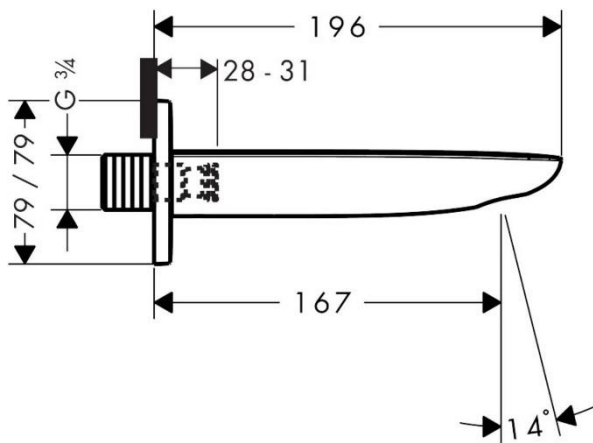

Brand : HANSGROHE, Germany
 Name : PURA VIDA bath spout
 Item Code : 15412.000
 Designer : Phoenix Design
 Color / Finish : Chrome
 Dimensions : Overall (LxWxH in cm)
 19.6x 7.9x 7.9cm

Product info:

- projection 196mm
- wall-mounted
- maximum flow rate at 3 bar: 26.7 l/min
- flow rate: 20 l/min
- spray type: normal spray

Flowchart

The consumption was measured in combination with the appropriate fittings (thermostat/mixer/in-wall valve) to reflect actual application in practice.

Flushing of pipe must be done before fittings are installed. Failure to do so voids the warranty.