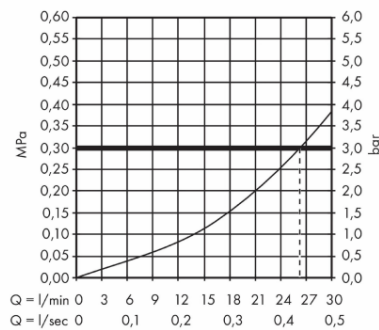

Brand : HANSGROHE, Germany
 Name : PURA VIDA bath spout
 Item Code : 15412.000
 Designer : Phoenix Design
 Color / Finish : Chrome
 Dimensions : Overall (LxWxH in cm)
 19.6x 7.9x 7.9cm

Product info:

- projection 196mm
- wall-mounted
- maximum flow rate at 3 bar: 26.7 l/min
- flow rate: 20 l/min
- spray type: normal spray

Flowchart

The consumption was measured in combination with the appropriate fittings (thermostat/mixer/in-wall valve) to reflect actual application in practice.

Flushing of pipe must be done before fittings are installed. Failure to do so voids the warranty.