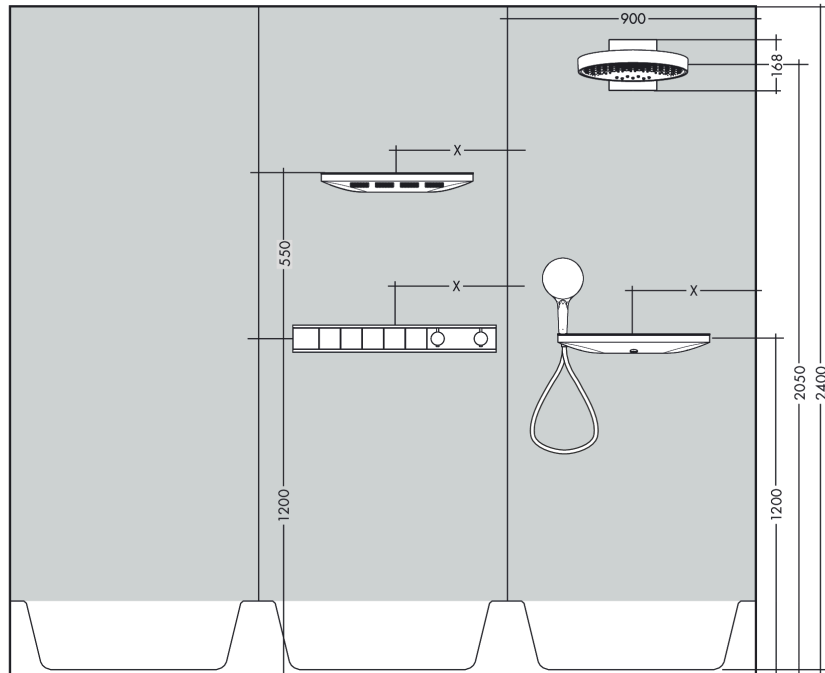

RainSelect

Thermostat for concealed installation for 5 functions

Surfaces: **Matt White** Article Number: **15384700**

Description

product features

- depending on volume flow and installation situation approx. 50% flow rate reduction and integrated shut off function
- 5 functions
- Select push-button on/off control for 5 outlets
- simultaneous use of several outlets
- maximum flow rate at 3 bar: 18,5 l/min
- thermostat cartridge, Start/stop valve to operate the functions
- safety lock at 40° C
- temperature limitation adjustable
- non-return valve
- connection type: basic set
- min. operating pressure: 1 bar
- max. operating pressure: 10 bar
- Thermostat is delivered with buttons handshower, PowderRain, Waterfall, Rain large, shoulder shower

Technology

Product image

Scale drawing

RainSelect
Thermostat for concealed installation for 5 functions
Surfaces: **Matt White** Article Number: **15384700**

Installation examples

RainSelect
1531318X / 15384XXX

RainSelect
Thermostat for concealed installation for 5 functions
 Surfaces: **Matt White** Article Number: **15384700**

Exploded Drawing

Year of production: >07/19

RainSelect

Thermostat for concealed installation for 5 functions