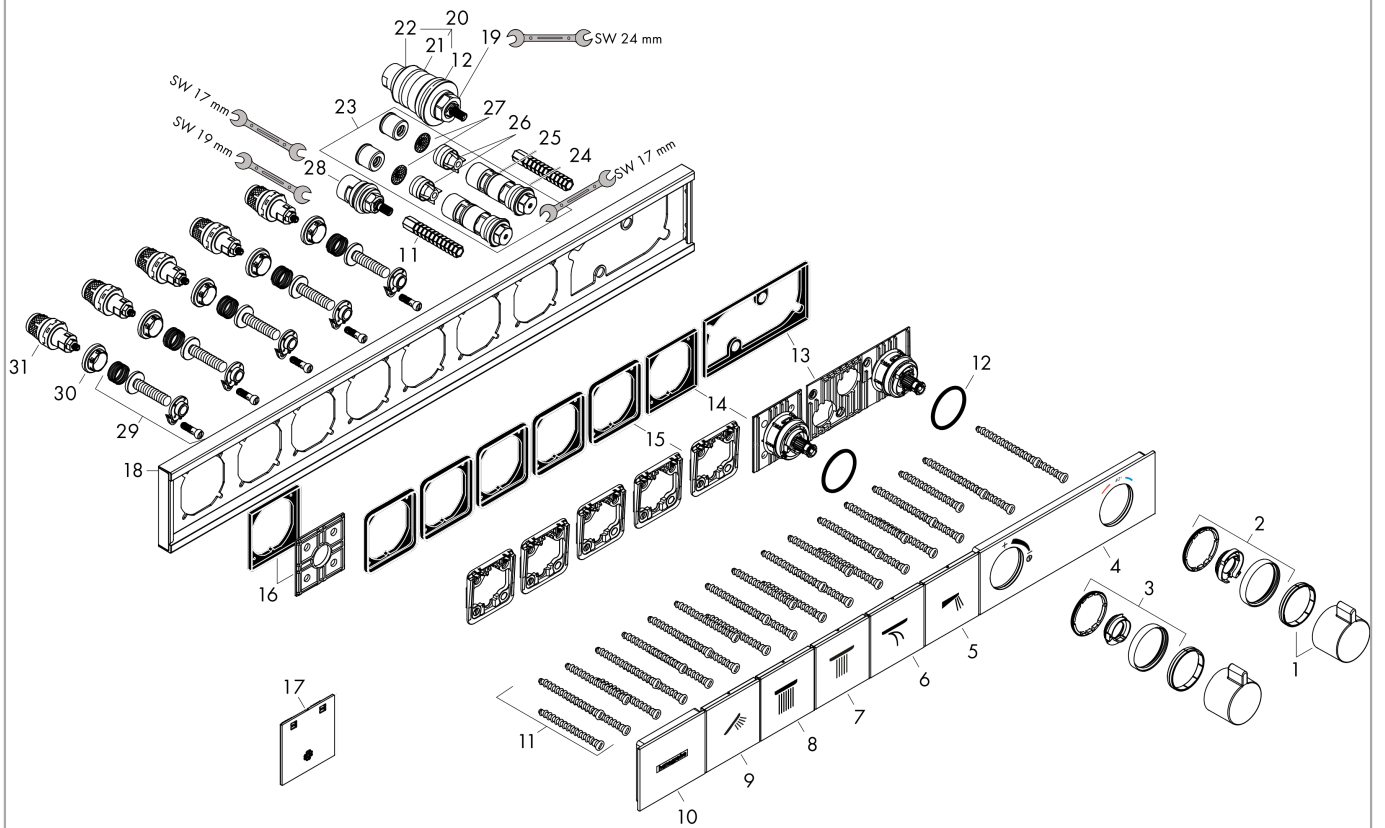

RainSelect
Thermostat for concealed installation for 5 functions
Surfaces: **Matt White**   Article Number: **15384700**

Exploded Drawing

Year of production: >07/19

RainSelect

Thermostat for concealed installation for 5 functions

Surfaces: **Matt White** Article Number: **15384700**

Spare part list

Year of production: >07/19

Pos.	Description	Article Number	Price	PU
1	handle for thermostat	92215700	-	1
2	safety set	93112700	-	1
3	safety set	93113700	-	1
4	cover	93105450	-	1
5	neck jet	93498450	-	1
6	symbol Flood jet	93305450	-	1
7	symbol head shower	93499450	-	1
8	symbol head shower Rain large	93107450	-	1
9	symbol handshower	93106450	-	1
10	cover	93501450	-	1
11	mounting kit	93102000	-	1
12	O-ring 38x2,5	98198000	-	1
13	adapter for handle	93109000	-	1
14	adapter for handle	93315000	-	1
15	support element	93111000	-	1
16	support element	93314000	-	1
17	fit-up aid	93417000	-	1
18	escutcheon	93318700	-	1
19	thermostat cartridge	96633000	-	1
20	sealing set	96636000	-	1
21	O-ring 34x2	98383000	-	1
22	O-ring 26x2	98147000	-	1
23	service unit	93406000	-	1
24	O-ring 20x2	98165000	-	1
25	O-ring 20x1,5	98197000	-	1
26	non return valve	96655000	-	1
27	filter	97367000	-	1
28	shut off unit	98536000	-	1
29	Select-adapter	93103000	-	1
30	nut	98368000	-	1
31	shut off unit	95758000	-	1
a	concealed item	15313180	-	1
b	Grease	90920000	-	1
c	extension 25 mm	93435000	-	1