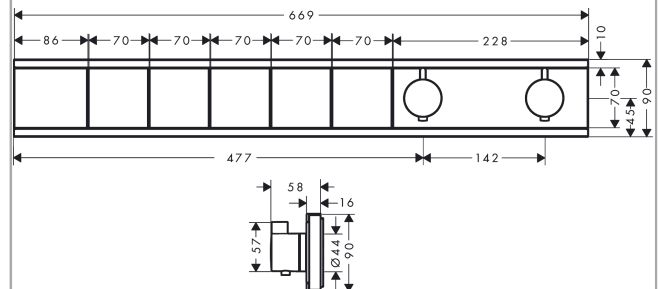

RainSelect

Thermostat for concealed installation for 5 functions

Surfaces: **Matt White** Article Number: **15384700**

Description

product features

- depending on volume flow and installation situation approx. 50% flow rate reduction and integrated shut off function
- 5 functions
- Select push-button on/off control for 5 outlets
- simultaneous use of several outlets
- maximum flow rate at 3 bar: 18,5 l/min
- thermostat cartridge, Start/stop valve to operate the functions
- safety lock at 40° C
- temperature limitation adjustable
- non-return valve
- connection type: basic set
- min. operating pressure: 1 bar
- max. operating pressure: 10 bar
- Thermostat is delivered with buttons handshower, PowderRain, Waterfall, Rain large, shoulder shower

Technology

Product image

Scale drawing

RainSelect
Thermostat for concealed installation for 5 functions
Surfaces: **Matt White** Article Number: **15384700**

Installation examples

RainSelect
1531318X / 15384XXX