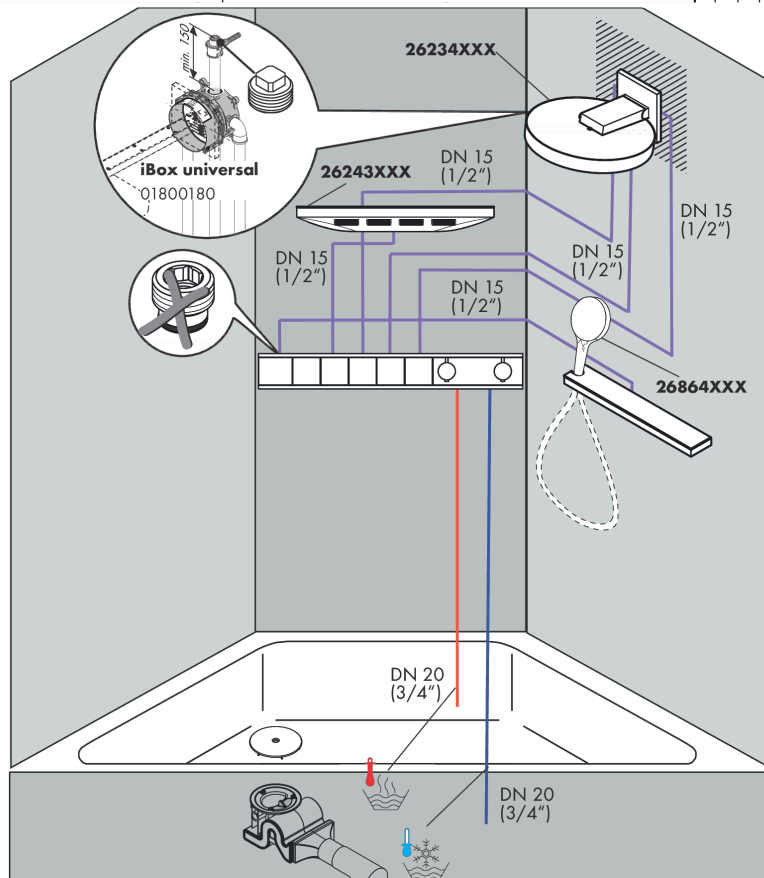

RainSelect
Thermostat for concealed installation for 5 functions
Surfaces: **Matt White** Article Number: **15384700**

Installation examples

RainSelect
1531318X / 15384XXX