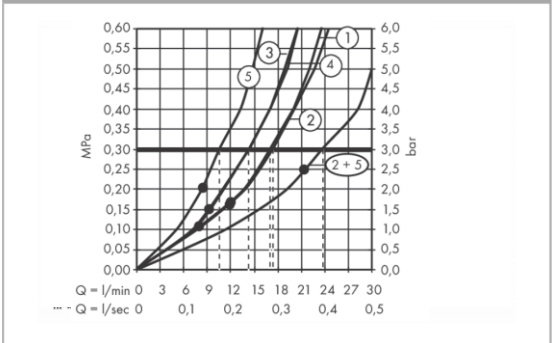

Technology

Design awards

Flowchart