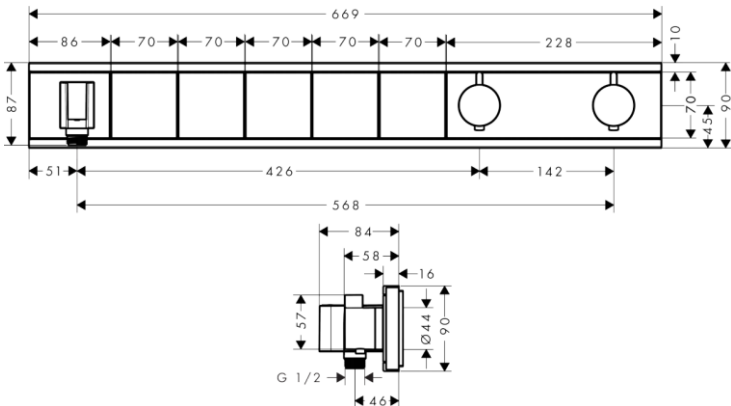

Brand : HANSGROHE, Germany
 Name : RainSelect for Concealed Installation for 5 Functions
 Item Code : 15358.400
 Designer : Hansgrohe
 Color / Finish : Chrome/White
 Dimensions :

Product info:

- Consists of: Thermostat, shower holder
 - Depending on volume flow and installation situation approx. 50% flow rate reduction and integrated shut off function
 - 5 functions
 - Select push-button on/off control for 5 outlets
 - Simultaneous use of several outlets
 - Maximum flow rate at 3 bar: 26 l/min
 - Thermostat cartridge, Start/stop valve to operate the functions
 - Safety lock at 40° C
 - Temperature limitation adjustable
 - Non-return valve
 - Hose nut: for shower hoses with conical or cylindrical nut on both sides
 - Connection type: basic set
 - Min. operating pressure: 1 bar / max 10 bar
- Add-on**
- 1 x 15313.180 Basic set for 3 functions