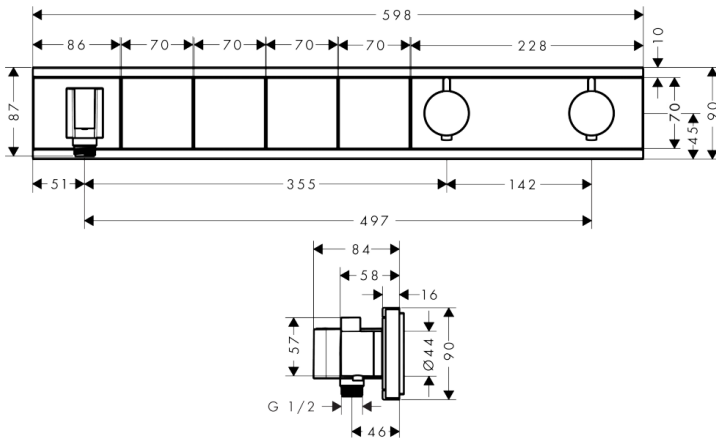

Brand : HANSGROHE, Germany
 Name : RainSelect for Concealed Installation for 4 Functions
 Item Code : 15357.600
 Designer : Hansgrohe
 Color / Finish : Chrome/Black

Dimensions :

- Product Info:
- Consists of: Thermostat, shower holder
 - Depending on volume flow and installation situation approx. 50% flow rate reduction and integrated shut off function
 - 4 functions
 - Select push-button on/off control for 4 outlets
 - Simultaneous use of several outlets
 - Maximum flow rate at 3 bar: 26 l/min
 - Thermostat cartridge, Start/stop valve to operate the functions
 - Safety lock at 40° C
 - Temperature limitation adjustable
 - Non-return valve
 - Hose nut: for shower hoses with conical or cylindrical nut on both sides
 - Connection type: basic set
 - Min. operating pressure: 1 bar / max 10 bar
- Add-on
- 1 x 15312.180 Basic set for 3 functions