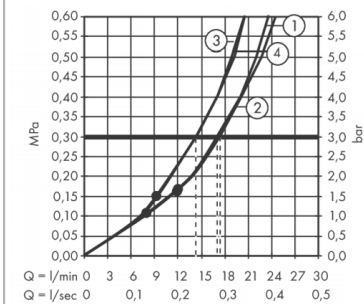

Technology

Design awards

Flowchart