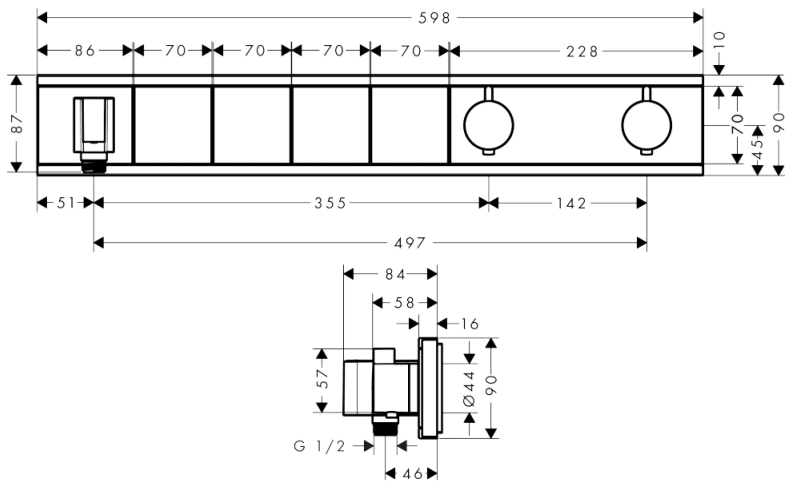

Brand : HANSGROHE, Germany
 Name : RainSelect for Concealed Installation for 4 Functions
 Item Code : 15357.400
 Designer : Hansgrohe
 Color / Finish : Chrome/White

Dimensions :

- Product Info:
- Consists of: Thermostat, shower holder
 - Depending on volume flow and installation situation approx. 50% flow rate reduction and integrated shut off function
 - 4 functions
 - Select push-button on/off control for 4 outlets
 - Simultaneous use of several outlets
 - Maximum flow rate at 3 bar: 26 l/min
 - Thermostat cartridge, Start/stop valve to operate the functions
 - Safety lock at 40° C
 - Temperature limitation adjustable
 - Non-return valve
 - Hose nut: for shower hoses with conical or cylindrical nut on both sides
 - Connection type: basic set
 - Min. operating pressure: 1 bar / max 10 bar
- Add-on
- 1 x 15312.180 Basic set for 3 functions