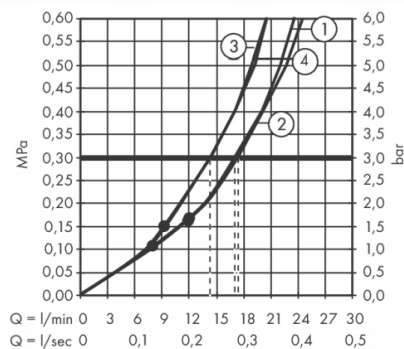

Technology

Design awards

Flowchart