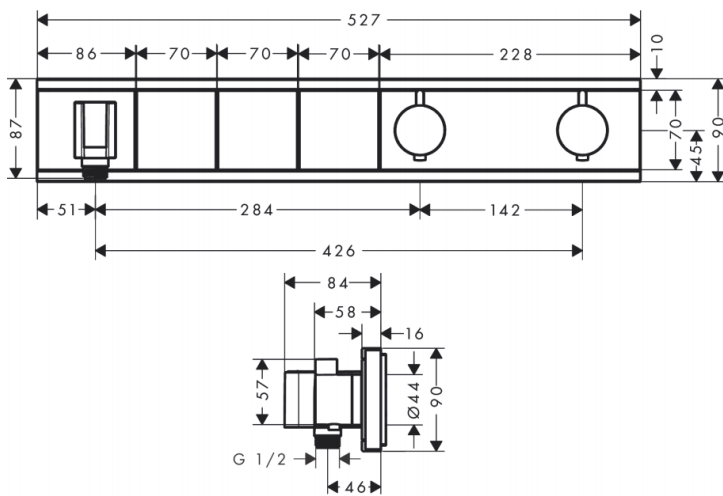

Brand : HANSGROHE, Germany
 Name : RainSelect for Concealed Installation for 3 Functions
 Item Code : 15356.400
 Designer : Hansgrohe
 Color / Finish : Chrome/White
 Dimensions :

Product info:

- Consists of: Thermostat, shower holder
- Depending on volume flow and installation situation approx. 50% flow rate reduction and integrated shut off function
- 3 functions
- Select push-button on/off control for 3 outlets
- Simultaneous use of several outlets
- Maximum flow rate at 3 bar: 26 l/min
- Thermostat cartridge, Start/stop valve to operate the functions
- Safety lock at 40° C
- Temperature limitation adjustable
- Non-return valve
- Hose nut: for shower hoses with conical or cylindrical nut on both sides
- Connection type: basic set
- Min. operating pressure: 1 bar / max 10 bar

Add-on

- 1 x 15311.180 Basic set for 3 functions

Technology

Design awards

Flowchart

Flushing of pipe must be done before fittings are installed. Failure to do so voids the warranty.

Follow cleaning instructions and avoid using any harmful chemicals.