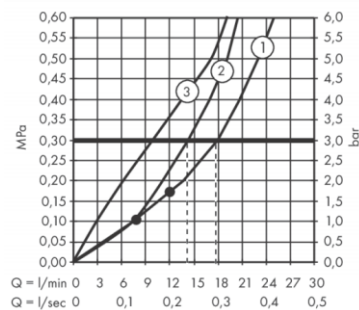

Brand : HANSGROHE, Germany
 Name : RainSelect for Concealed Installation for 3 Functions
 Item Code : 15356.400
 Designer : Hansgrohe
 Color / Finish : Chrome/White
 Dimensions :

Product info:

- Consists of: Thermostat, shower holder
- Depending on volume flow and installation situation approx. 50% flow rate reduction and integrated shut off function
- 3 functions
- Select push-button on/off control for 3 outlets
- Simultaneous use of several outlets
- Maximum flow rate at 3 bar: 26 l/min
- Thermostat cartridge, Start/stop valve to operate the functions
- Safety lock at 40° C
- Temperature limitation adjustable
- Non-return valve
- Hose nut: for shower hoses with conical or cylindrical nut on both sides
- Connection type: basic set
- Min. operating pressure: 1 bar / max 10 bar

Add-on

- 1 x 15311.180 Basic set for 3 functions

Technology

Design awards

Flowchart

Flushing of pipe must be done before fittings are installed. Failure to do so voids the warranty.

Follow cleaning instructions and avoid using any harmful chemicals.