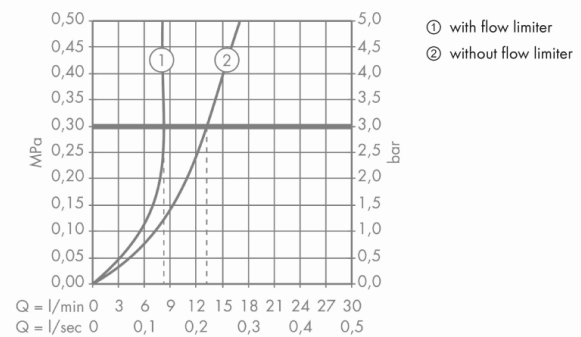

Flowchart

Flushing of pipe must be done before fittings are installed. Failure to do so voids the warranty.

Follow cleaning instructions and avoid using any harmful chemicals.

All information is for reference only. Installation shall always be based on the specs provided with actual delivered items.

For more info, visit www.kuysen.com