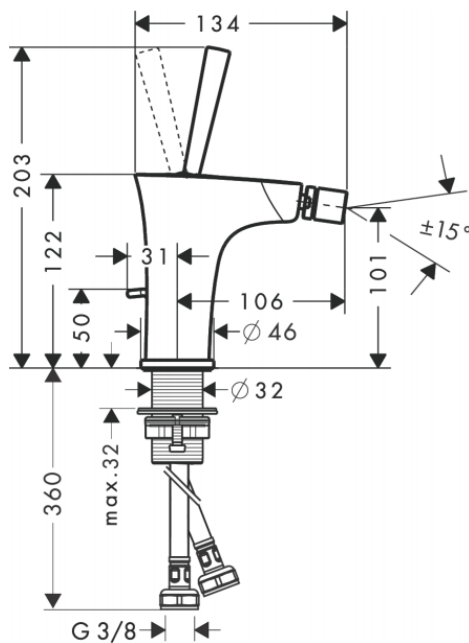

Brand : HANSGROHE, Germany
 Name : PURA VIDA single lever bidet mixer with pop-up waste set
 Item Code : 15270.000
 Designer : Phoenix Design
 Color / Finish : Chrome
 Dimensions : Overall (LxWxH in cm)

Product info:

- consists of: single lever bidet mixer, pop-up waste set (metal)
- projection 106 mm
- Ball-pivot joint
- laminar spray
- flow rate at 3 bar: 7,2 l/min
- joystick ceramic cartridge
- suitable for continuous flow water heaters

Add-ons

- 2 x Angle valve $\frac{1}{2} \times \frac{3}{8}$ with conical nut
- 1 x Bidet P-trap

Flowchart

Flushing of pipe must be done before fittings are installed. Failure to do so voids the warranty.

Follow cleaning instructions and avoid using any harmful chemicals.