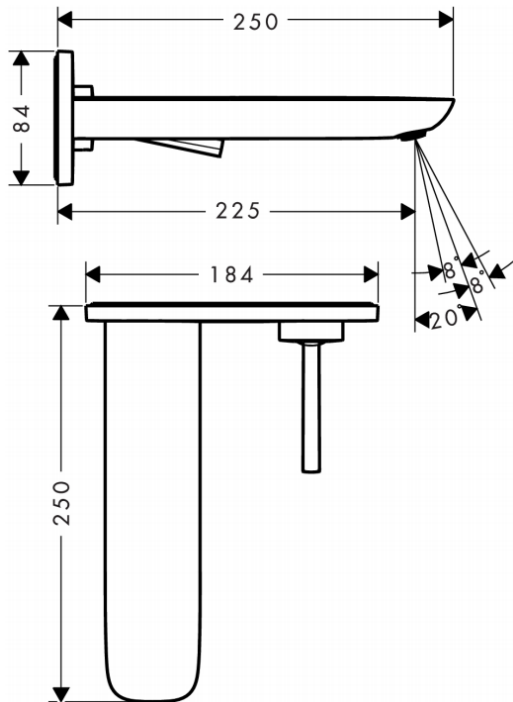

Brand : HANSGROHE, Germany
 Name : PURA VIDA basin mixer for concealed installation wall-mounted with spout 22.5cm
 Item Code : 15085.400
 Designer : Phoenix Design
 Color / Finish : Chrome/White
 Dimensions : Overall (LxWxH in cm)

Product info:

- consists of single lever basin mixer for concealed installation wall-mounted, non-closing waste set (metal)
- projection 225 mm
- spray type: laminar spray
- swiveling spray former
- flow rate at 3 bar: 5 l/min
- joystick ceramic cartridge
- temperature limitation adjustable
- suitable for continuous flow water heaters

Add-ons

- 1 x 13622.180 basic set for wall-mounted basin mixer
- 1 x P-trap

Technology

Flowchart

Flushing of pipe must be done before fittings are installed. Failure to do so voids the warranty.
 Follow cleaning instructions and avoid using any harmful chemicals.
 All information is for reference only. Installation shall always be based on the specs provided with actual delivered items.
 For more info, visit www.kuysen.com