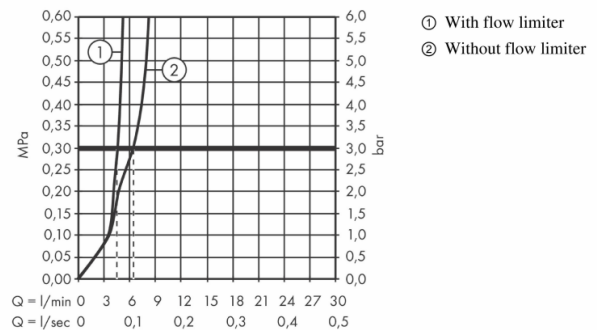

Product info:

- consists of single lever basin mixer for concealed installation wall-mounted, non-closing waste set (metal)
- projection 225 mm
- spray type: laminar spray
- swiveling spray former
- flow rate at 3 bar: 5 l/min
- joystick ceramic cartridge
- temperature limitation adjustable
- suitable for continuous flow water heaters

Add-ons

- 1 x 13622.180 basic set for wall-mounted basin mixer
- 1 x P-trap

Technology

Flowchart

Flushing of pipe must be done before fittings are installed. Failure to do so voids the warranty.
 Follow cleaning instructions and avoid using any harmful chemicals.
 All information is for reference only. Installation shall always be based on the specs provided with actual delivered items.
 For more info, visit www.kuysen.com