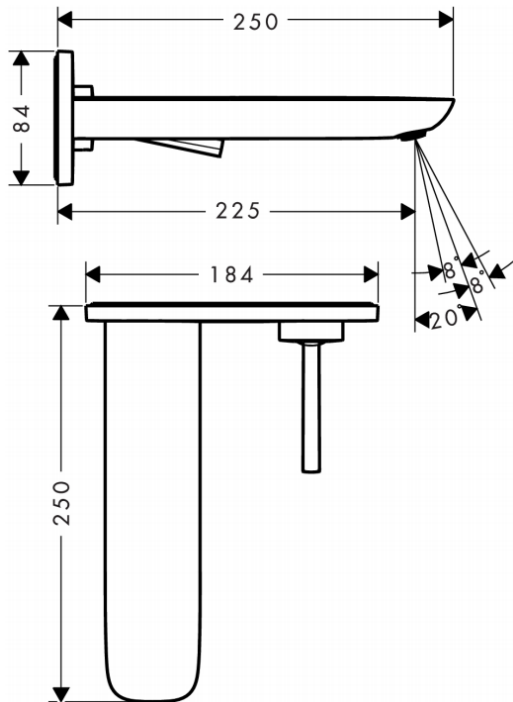

Brand : HANSGROHE, Germany
 Name : PURA VIDA basin mixer for concealed installation wall-mounted with spout 22.5cm
 Item Code : 15085.000
 Designer : Phoenix Design
 Color / Finish : Chrome
 Dimensions : Overall (LxWxH in cm)

Product info:

- consists of single lever basin mixer for concealed installation wall-mounted, non-closing waste set (metal)
- projection 225 mm
- spray type: laminar spray
- swiveling spray former
- flow rate at 3 bar: 5 l/min
- joystick ceramic cartridge
- temperature limitation adjustable
- suitable for continuous flow water heaters

Add-ons

- 1 x 13622.180 basic set for wall-mounted basin mixer
- 1 x P-trap

Technology

Flowchart

Flushing of pipe must be done before fittings are installed. Failure to do so voids the warranty.
 Follow cleaning instructions and avoid using any harmful chemicals.
 All information is for reference only. Installation shall always be based on the specs provided with actual delivered items.
 For more info, visit www.kuysen.com