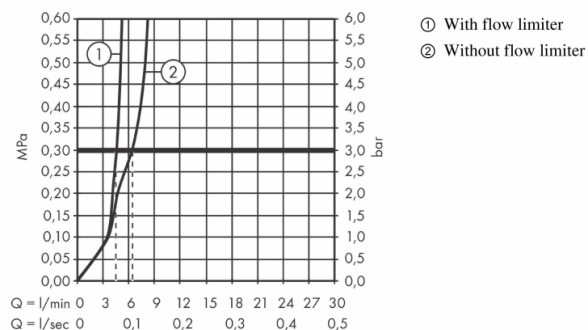

Technology

Flowchart