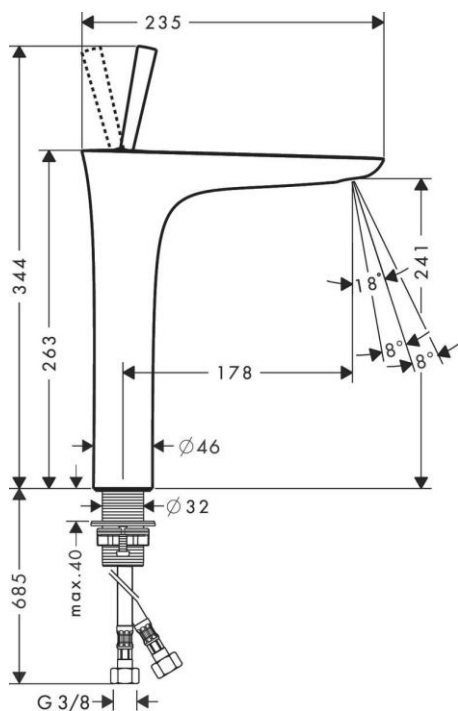

Brand : HANSGROHE, Germany
 Name : PURA VIDA single lever basin mixer 240 for washbowls with push-open waste set
 Item Code : 15072.400
 Designer : Phoenix Design
 Color / Finish : Chrome/White
 Dimensions : Overall (LxWxH in cm)
 23.5x 4x 102.9cm

- Product info:
- consists of: single lever basin mixer, push-open waste set (metal)
 - ComfortZone 240
 - projection 178 mm
 - laminar spray
 - swiveling spray former
 - flow rate at 3 bar: 5 l/min
 - joystick ceramic cartridge
 - suitable for continuous flow water heaters
- Add-ons
- 2 x Angle valve $\frac{1}{2} \times \frac{3}{8}$ with conical nut
 - 1 x P-trap