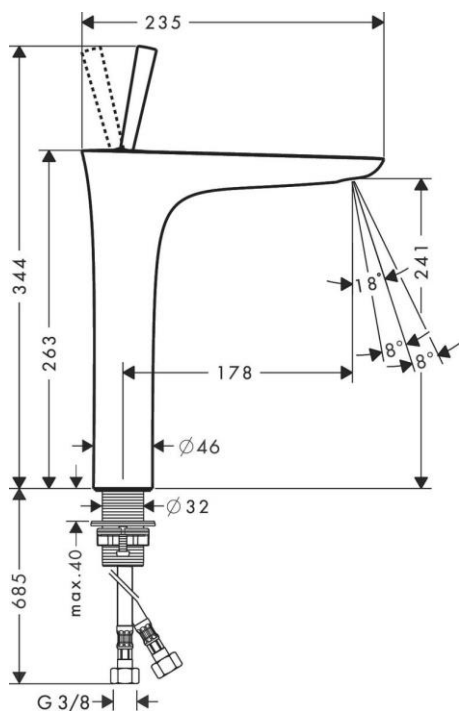

Brand : HANSGROHE, Germany  
 Name : PURA VIDA single lever basin mixer 240 for washbowls with push-open waste set  
 Item Code : 15072.000  
 Designer : Phoenix Design  
 Color / Finish : Chrome  
 Dimensions : Overall (LxWxH in cm)  
 23.5x 4x 102.9cm

- Product info:
- consists of: single lever basin mixer, push-open waste set (metal)
  - ComfortZone 240
  - projection 178 mm
  - laminar spray
  - swiveling spray former
  - flow rate at 3 bar: 5 l/min
  - joystick ceramic cartridge
  - suitable for continuous flow water heaters
- Add-ons
- 2 x Angle valve  $\frac{1}{2} \times \frac{3}{8}$  with conical nut
  - 1 x P-trap