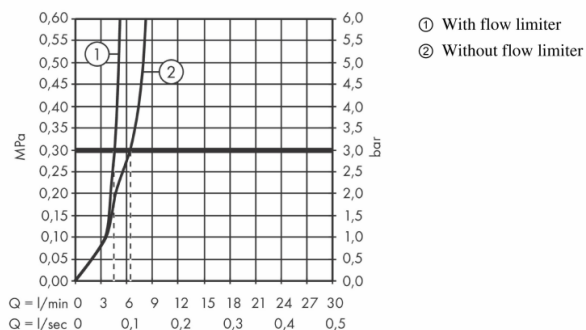

Technology

Flowchart