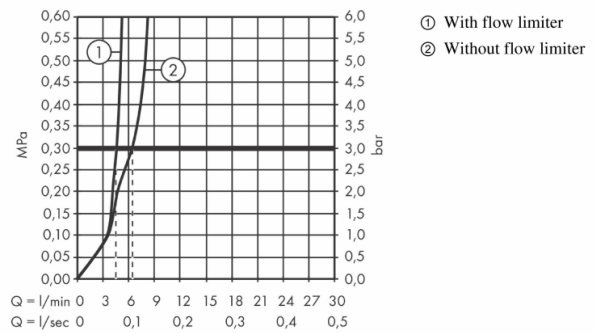

Product info:

- consists of: single lever basin mixer, push-open waste set (metal)
- ComfortZone 110
- projection 113 mm
- laminar spray
- swiveling spray former
- flow rate at 3 bar: 5 l/min
- joystick ceramic cartridge
- suitable for continuous flow water heaters

Add-ons

- 2 x Angle valve 1/2 x 3/8 with conical nut
- 1 x P-trap

Technology

Flowchart

Flushing of pipe must be done before fittings are installed. Failure to do so voids the warranty.
 Follow cleaning instructions and avoid using any harmful chemicals.
 All information is for reference only. Installation shall always be based on the specs provided with actual delivered items.
 For more info, visit www.kuysen.com