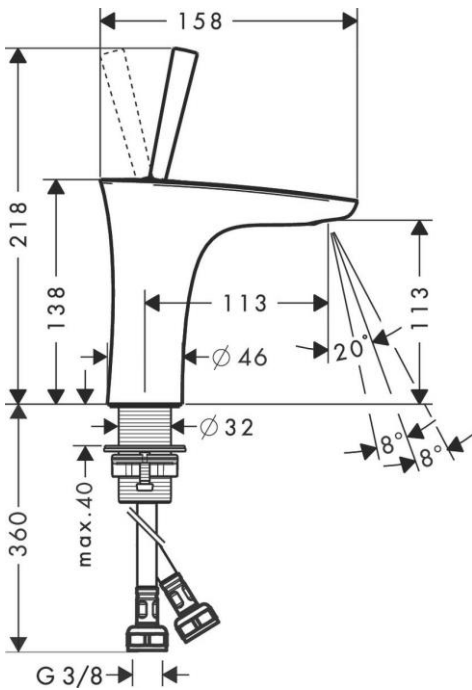

Brand : HANSGROHE, Germany
 Name : PURA VIDA single lever basin mixer 110 with push-open waste set
 Item Code : 15070.400
 Designer : Phoenix Design
 Color / Finish : Chrome/White
 Dimensions : Overall (LxWxH in cm)
 15.8x 4.6x 57.8cm

Product info:

- consists of: single lever basin mixer, push-open waste set (metal)
- ComfortZone 110
- projection 113 mm
- laminar spray
- swiveling spray former
- flow rate at 3 bar: 5 l/min
- joystick ceramic cartridge
- suitable for continuous flow water heaters

Add-ons

- 2 x Angle valve 1/2 x 3/8 with conical nut
- 1 x P-trap

Technology

Flowchart

Flushing of pipe must be done before fittings are installed. Failure to do so voids the warranty.
 Follow cleaning instructions and avoid using any harmful chemicals.
 All information is for reference only. Installation shall always be based on the specs provided with actual delivered items.
 For more info, visit www.kuysen.com