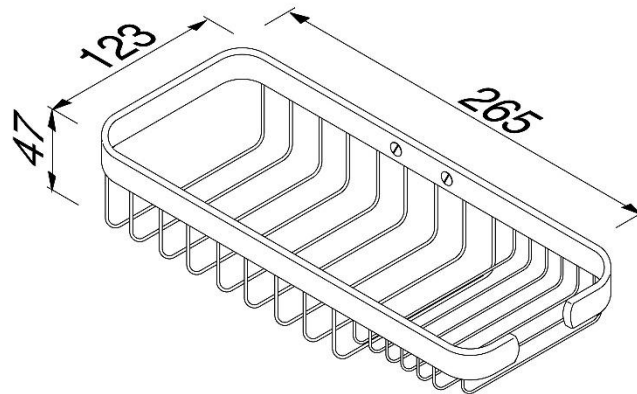

Brand : GEESA, Netherlands
Name : BASKET Bottle/Sponge Holder
Item Code : 150
Designer : Geesa
Color / Finish : Chrome
Dimensions : Overall (LxWxH in cm)
26.5 x 12.3 x 4.7cm

Product info:

- Material: Metal