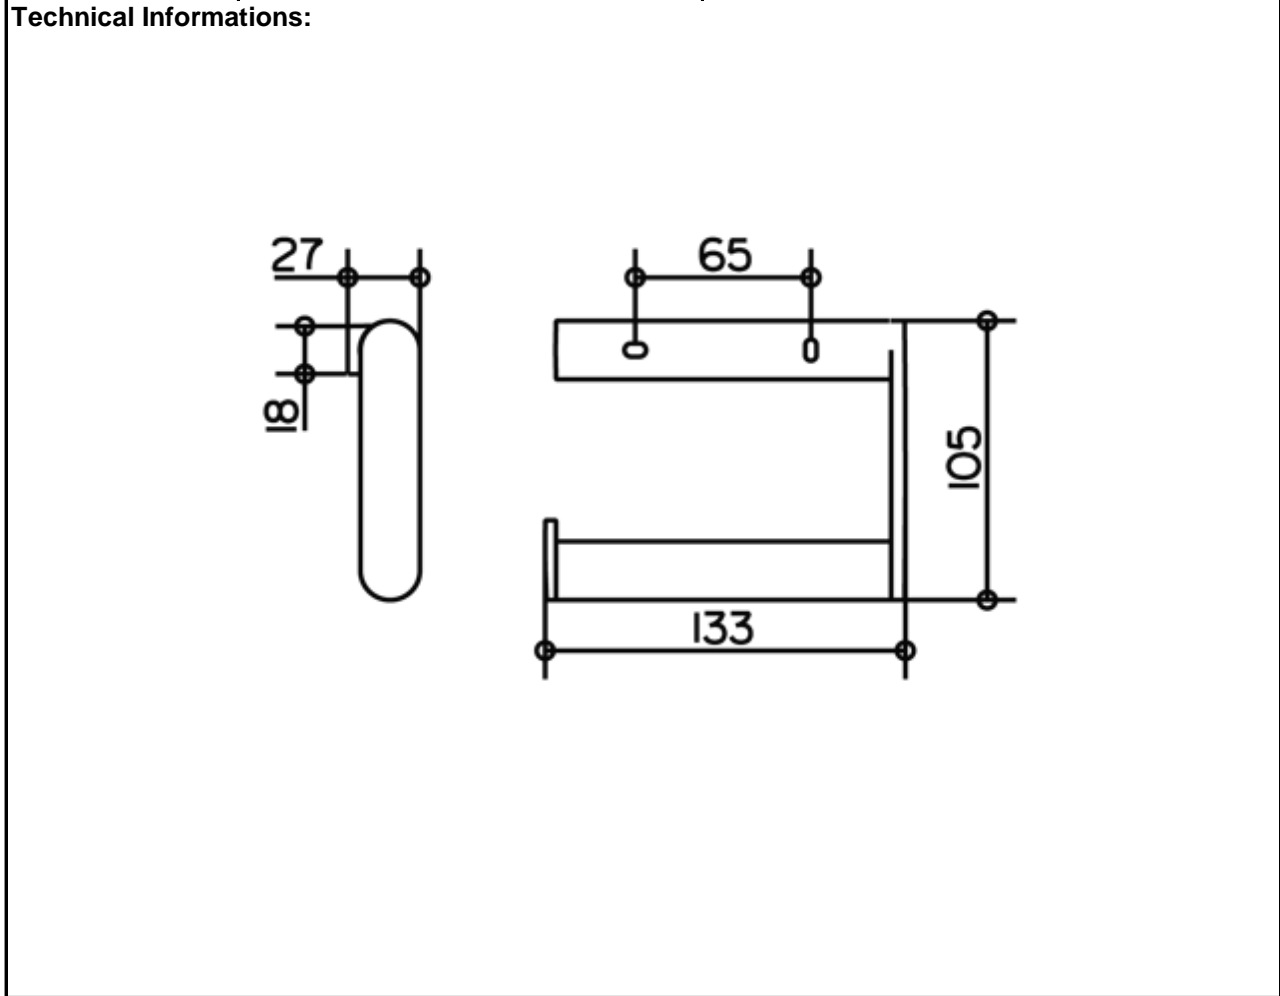

SPECIFICATION SHEET - bathroom accessories

BRAND:	KEUCO	Product Photo: 
ORIGIN:	Germany	
SERIES:	PLAN	
PRODUCT DESCRIPTION:	Roll holder	
MODEL No.	14962 010000	
FINISH/COLOUR:	Chrome-plated	
DIMENSIONS:	27mm x 133mm x 105mm	
OPTIONAL MATCHING PARTS:		