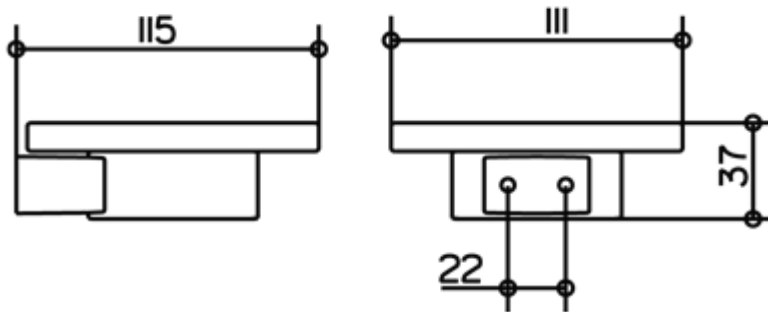

SPECIFICATION SHEET - bathroom accessories

BRAND:	KEUCO	Product Photo:
ORIGIN:	Germany	
SERIES:	PLAN	
PRODUCT DESCRIPTION:	Soap holder with crystal dish	
MODEL No.	14955 019000	
FINISH/COLOUR:	Chrome-plated	
DIMENSIONS:	115mm x 111mm x 37mm	
OPTIONAL MATCHING PARTS:		

Technical Informations:

REMINDER:	Do not use cleaners containing abrasive cleansers, ammonia, bleach, acids, waxes, alcohol, solvents or other products not recommended for chrome.
	All information is for reference only, installation shall always be based on the actual product delivered.