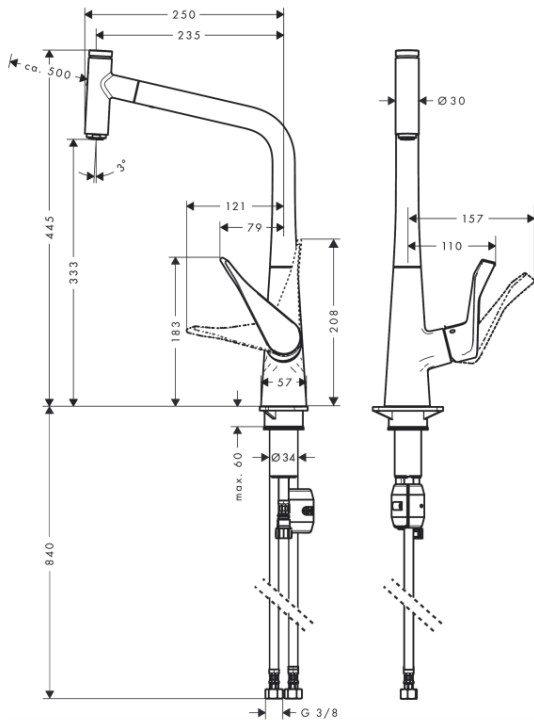

Brand : HANSGROHE, Germany  
 Name : METRIS SELECT Single Lever Kitchen Mixer 320 1jet w/ Pull-out Spout  
 Item Code : 14884.000  
 Designer : Hansgrohe  
 Color / Finish : Chrome  
 Dimensions :

**Product info**

- ComfortZone 320
- Swivel range adjustable in 2 steps to 110° or 150°
- Laminar spray
- Select button for a comfortable start/stop of the water flow
- MagFit magnetic shower support
- Connection dimension: DN15
- Maximum flow rate at 3 bar: 8 l/min
- Ceramic cartridge
- Connection type: G 3/8 connections
- Temperature limitation adjustable
- Integrated non-return valve
- Suitable for continuous flow water heaters
- Significantly reduced splashing by soft start of the water flow

**Add-on**

- 2 x Angle valve 1/2 x 3/8 with conical nut

**Technology**

**Flowchart**

Flushing of pipe must be done before fittings are installed. Failure to do so voids the warranty.

Follow cleaning instructions and avoid using any harmful chemicals.