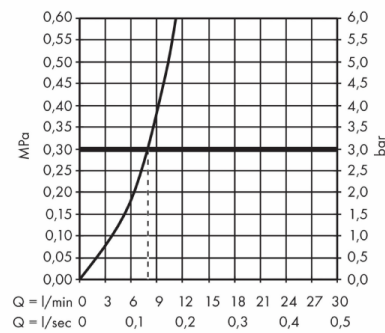

**Add-on**

- 2 x Angle valve 1/2 x 3/8 with conical nut

**Technology**

**Flowchart**

Flushing of pipe must be done before fittings are installed. Failure to do so voids the warranty.

Follow cleaning instructions and avoid using any harmful chemicals.