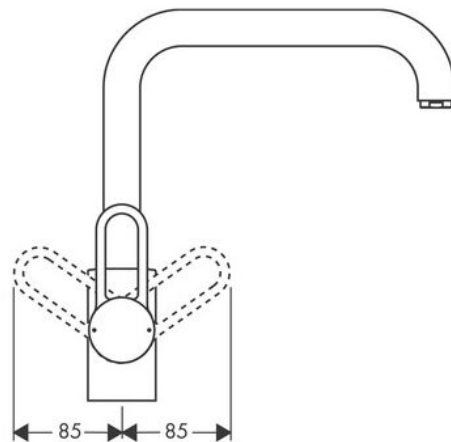

Brand : AXOR, Germany
 Name : UNO Sink mixer
 Item Code : 14850.000
 Designer : Phoenix Design
 Color / Finish: Chrome
 Dimensions : Overall (LxWxH in cm)

Product info:

- Swivel spout can be adjusted in 3 steps 110°, 150° or 360°
- Handle can be positioned on the right or left
- Vertical handle position for comfortable handling also with little space in front of the wall
- Normal spray
- Operating pressure: min. 1 bar/max. 10 bar
- Ceramic cartridge
- QuickClean technology for easy limescale removal

Add-on:

- 2 x C406281 angle valve

Flushing of pipe must be done before fittings are installed. Failure to do so voids the warranty.

Follow cleaning instructions and avoid using any harmful chemicals.

All information is for reference only. Installation shall always be based on the specs provided with actual delivered items.