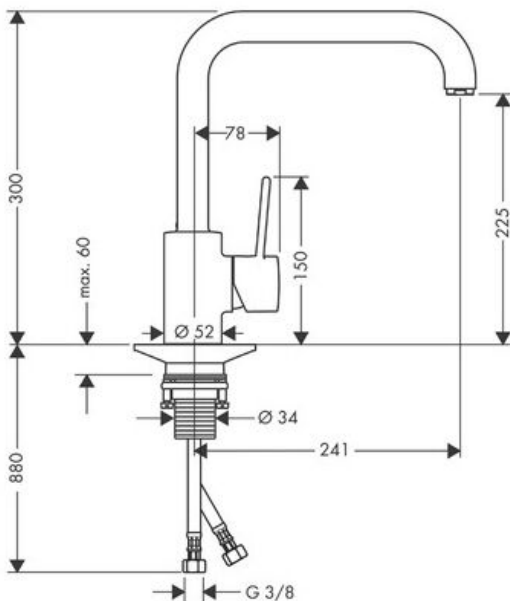

Brand : AXOR, Germany
 Name : UNO Sink mixer
 Item Code : 14850.000
 Designer : Phoenix Design
 Color / Finish: Chrome
 Dimensions : Overall (LxWxH in cm)

Product info:

- Swivel spout can be adjusted in 3 steps 110°, 150° or 360°
- Handle can be positioned on the right or left
- Vertical handle position for comfortable handling also with little space in front of the wall
- Normal spray
- Operating pressure: min. 1 bar/max. 10 bar
- Ceramic cartridge
- QuickClean technology for easy limescale removal

Add-on:

- 2 x C406281 angle valve

Flushing of pipe must be done before fittings are installed. Failure to do so voids the warranty.

Follow cleaning instructions and avoid using any harmful chemicals.

All information is for reference only. Installation shall always be based on the specs provided with actual delivered items.