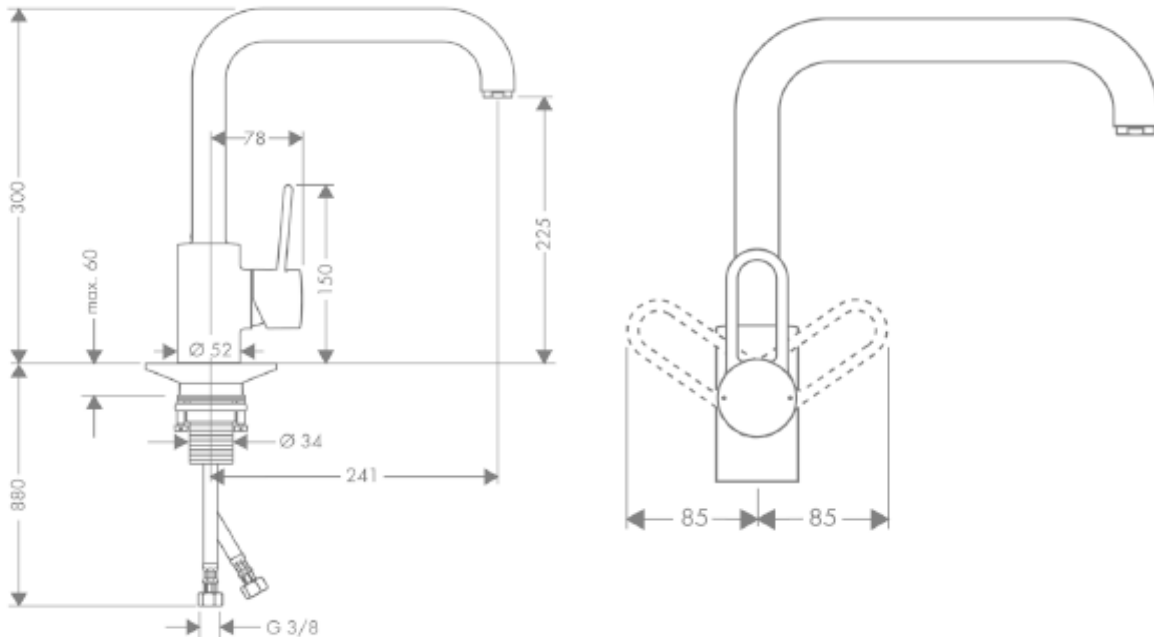

SPECIFICATION SHEET - fittings

BRAND:	hansgrohe	Product Photo:
ORIGIN:	Germany	
SERIES:	Sink Mixers	
PRODUCT DESCRIPTION:	Axor Uno Single lever kitchen mixer • Flow rate: 13 l./min. at 3 bar • Flow pressure; 1~5 bar (15~70 psi)	
MODEL No.	14850 000	
FINISH/COLOUR:	Chrome-plated	
DIMENSIONS:	300mm height 241mm spout projection	
OPTIONAL MATCHING PARTS:	2x angle valve 1/2"x3/8"	

Technical Informations: Suitable for continous flow water heater

REMINDER:	Pipe flushing must be done before faucets are installed. Failure to do so voids the warranty.
	Do not use cleaners containing abrasive cleansers, ammonia, bleach, acids, waxes, alcohol, solvents or other products not recommended for chrome.
	All information is for reference only, installation shall always be based on the actual product delivered.