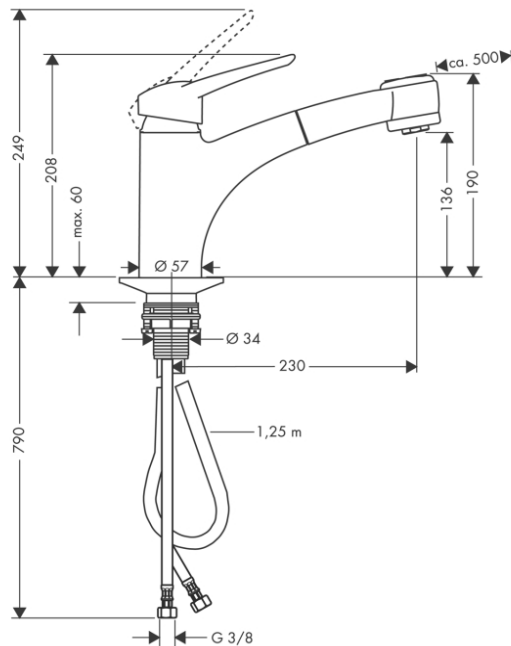

SPECIFICATION SHEET - fittings

BRAND:	hansgrohe	Product Photo: 
ORIGIN:	Germany	
SERIES:	Sink Mixers	
PRODUCT DESCRIPTION:	Allegra Metropol Single lever kitchen mixer w/ pull-out dual sprays • Flow rate: 10 l./min. at 3 bar • Flow pressure; 1~5 bar (15~70 psi)	
MODEL No.	14837 000	
FINISH/COLOUR:	Chrome-plated	
DIMENSIONS:	208mm height 230mm spout projection	
OPTIONAL MATCHING PARTS:	2x angle valve 1/2"x3/8"	

Technical Informations: Suitable for continous flow water heater

REMINDER:	<p style="color: magenta;">Pipe flushing must be done before faucets are installed. Failure to do so voids the warranty.</p> <p>Do not use cleaners containing abrasive cleansers, ammonia, bleach, acids, waxes, alcohol, solvents or other products not recommended for chrome.</p> <p>All information is for reference only, installation shall always be based on the actual product delivered.</p>
------------------	--