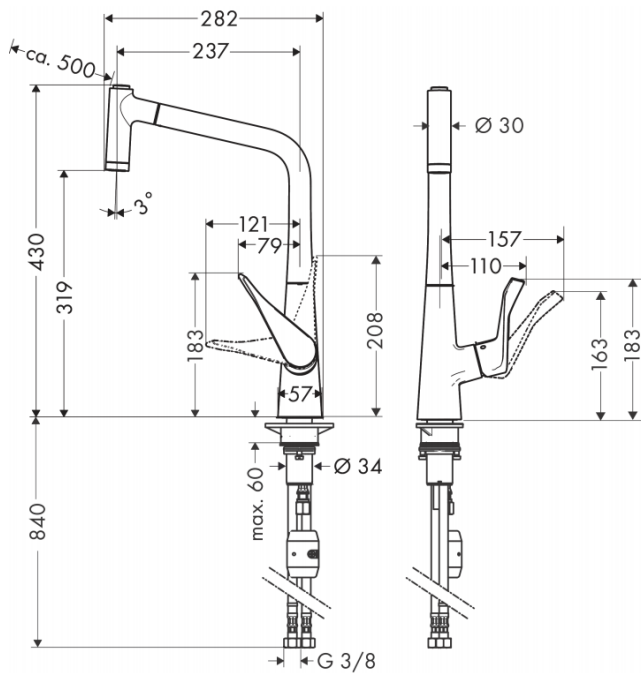

Brand : HANSGROHE, Germany  
 Name : METRIS Single Lever Kitchen Mixer  
 320 2jet w/ Pull-out Spray  
 Item Code : 14820.000  
 Designer : Hansgrohe  
 Color / Finish : Chrome  
 Dimensions :

**Product info**

- ComfortZone 200
- swivel range adjustable in 2 steps to 110° or 150°
- Laminar spray, shower spray
- Lockable shower spray, spray returns through pressing spray diverter
- MagFit magnetic shower support
- Quick connect hose
- Connection dimension: DN15
- Maximum flow rate at 3 bar: 9 l/min
- Ceramic cartridge · connection type: G 3/8 connections
- Temperature limitation adjustable
- Integrated non-return valve
- Suitable for continuous flow water heaters

**Add-on**

- 2 x Angle valve 1/2 x 3/8 with conical nut

**Technology**

**Flowchart**

Flushing of pipe must be done before fittings are installed. Failure to do so voids the warranty.

Follow cleaning instructions and avoid using any harmful chemicals.