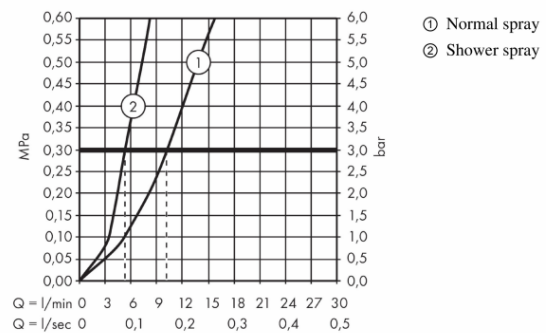

- ComfortZone 200
- swivel range adjustable in 2 steps to 110° or 150°
- Laminar spray, shower spray
- Lockable shower spray, spray returns through pressing spray diverter
- MagFit magnetic shower support
- Quick connect hose
- Connection dimension: DN15
- Maximum flow rate at 3 bar: 9 l/min
- Ceramic cartridge · connection type: G 3/8 connections
- Temperature limitation adjustable
- Integrated non-return valve
- Suitable for continuous flow water heaters

**Add-on**

- 2 x Angle valve 1/2 x 3/8 with conical nut

**Technology**

**Flowchart**

Flushing of pipe must be done before fittings are installed. Failure to do so voids the warranty.

Follow cleaning instructions and avoid using any harmful chemicals.