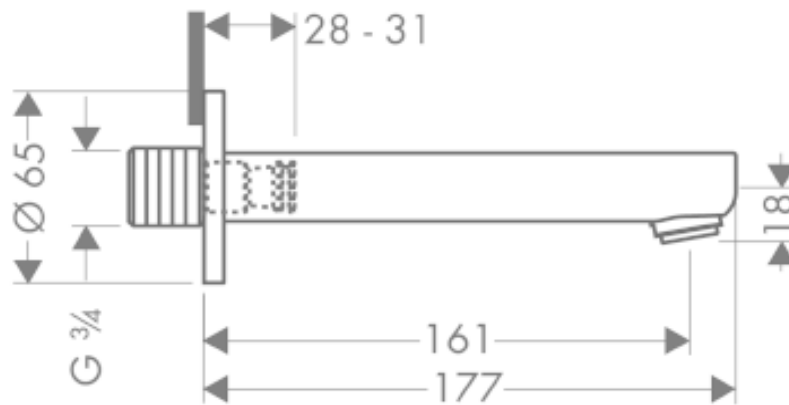

SPECIFICATION SHEET - fittings

BRAND:	hansgrohe	Product Photo:
ORIGIN:	Germany	
SERIES:	Metropol	
PRODUCT DESCRIPTION:	Bath spout ¾" • flow rate: 20 l/min • spray type: normal spray	
MODEL No.	14420 000	
FINISH/COLOUR:	Chrome-plated	
DIMENSIONS:	177mm length 161mm spout projection	
OPTIONAL MATCHING PARTS:		

Technical Informations:

REMINDER:	Pipe flushing must be done before faucets are installed. Failure to do so voids the warranty.
	Do not use cleaners containing abrasive cleansers, ammonia, bleach, acids, waxes, alcohol, solvents or other products not recommended for chrome.
	All information is for reference only, installation shall always be based on the actual product delivered.