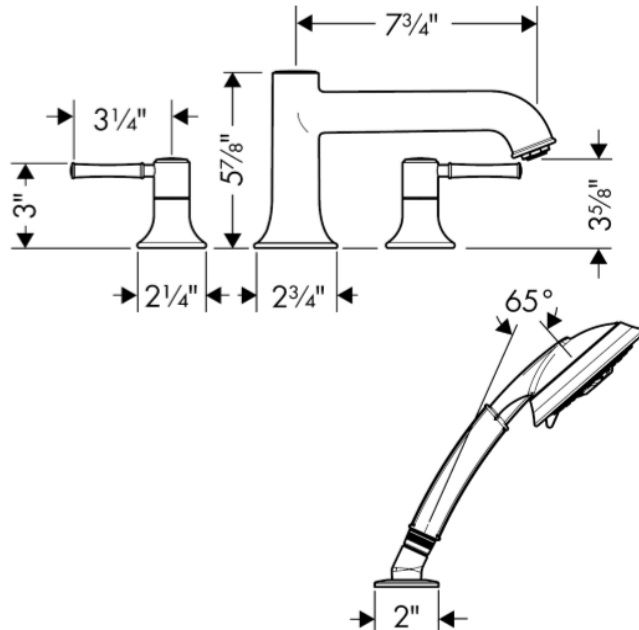

SPECIFICATION SHEET - fittings

BRAND:	hansgrohe	Product Photo:
ORIGIN:	Germany	
SERIES:	Talis C	
PRODUCT DESCRIPTION:	Finish set for 4-hole 2-handles rim-mounted bath filler with pull-out Raindance C 100 Air 3-jet handshower with Rain Air, Balance Air and Whirl Air spray modes • Flow rate: 22 l./min. at 3 bar • Flow pressure; 1~5 bar (15~70 psi)	
MODEL No.	14314 921	
FINISH/COLOUR:	Rubbed Bronze	
DIMENSIONS:		
OPTIONAL MATCHING PARTS:	06646000 basic set	

Technical Informations: Suitable for continous flow water heater

REMINDER:	Pipe flushing must be done before faucets are installed. Failure to do so voids the warranty. Do not use cleaners containing abrasive cleansers, ammonia, bleach, acids, waxes, alcohol, solvents or other products not recommended for chrome. All information is for reference only, installation shall always be based on the actual product delivered.