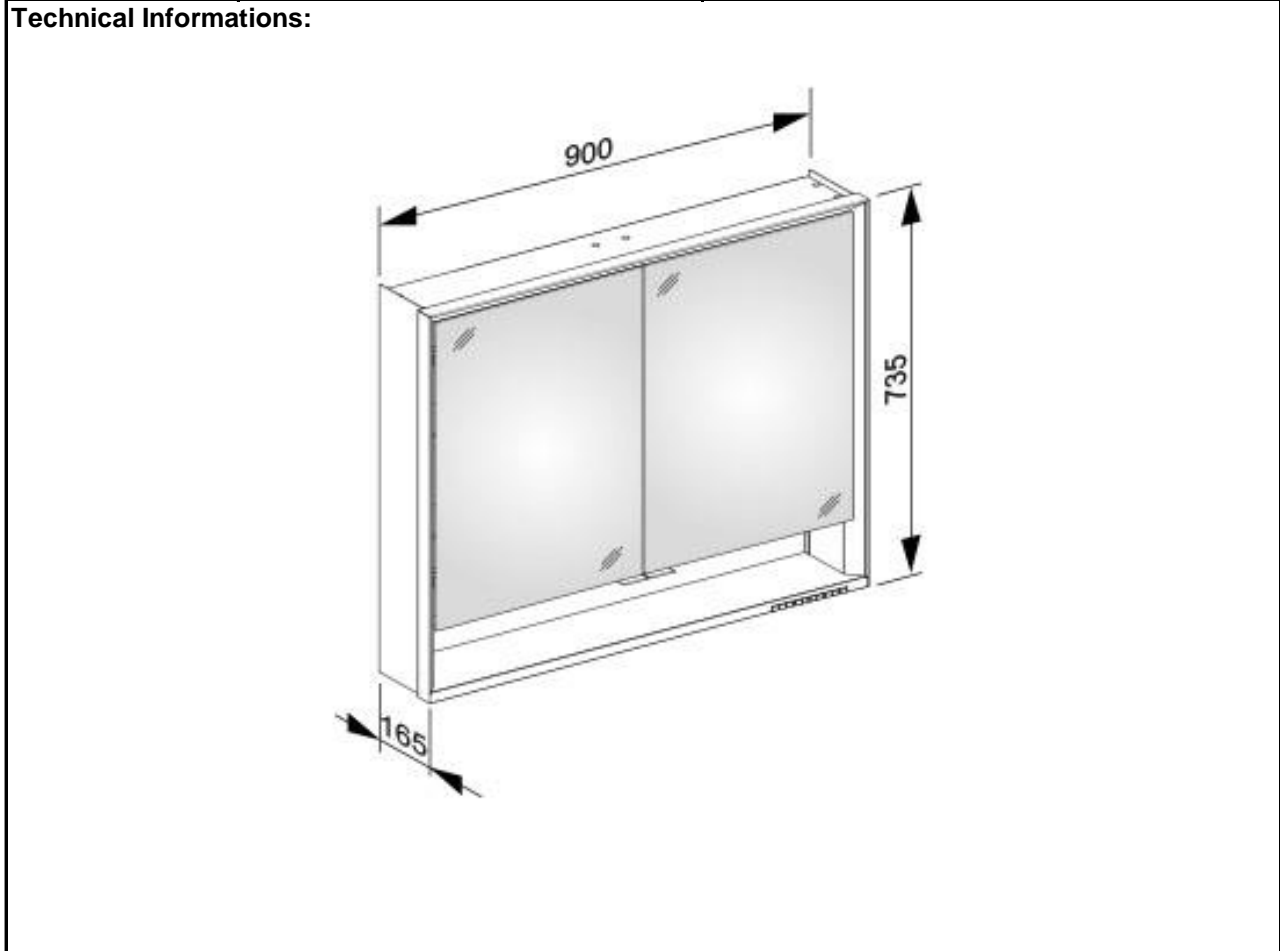

SPECIFICATION SHEET - bathroom accessories

BRAND:	KEUCO	Product Photo: 
ORIGIN:	Germany	
SERIES:	ROYAL LUMOS	
PRODUCT DESCRIPTION:	Mirror cabinet wall-mounted 2 hinged 2-sided crystal mirrored door Interior rear wall mirrored Adjustable light color from warm white to daylight Key panel with capacitive touch	
MODEL No.	14303 171301	
FINISH/COLOUR:	Silver Anodized	
DIMENSIONS:	165mm x 900mm x 735mm	
OPTIONAL MATCHING PARTS:		