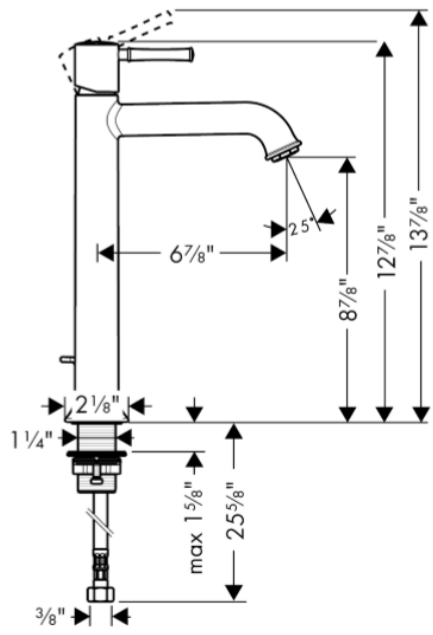

SPECIFICATION SHEET - fittings

BRAND:	hansgrohe	Product Photo:
ORIGIN:	Germany	
SERIES:	Talis C	
PRODUCT DESCRIPTION:	Single Hole Faucet 230 • with basin pop-up waste • Flow rate: 4.5 l./min. at 3 bar • Aerated Spray	
MODEL No.	14116 921	
FINISH/COLOUR:	Rubbed Bronze	
DIMENSIONS:	6 7/8" spout projection	
OPTIONAL MATCHING PARTS:		

Technical Informations: Suitable for continous flow water heater

REMINDER: Pipe flushing must be done before faucets are installed. Failure to do so voids the warranty.
Do not use cleaners containing abrasive cleansers, ammonia, bleach, acids, waxes, alcohol, solvents or other products not recommended for chrome.
All information is for reference only, installation shall always be based on the actual product delivered.