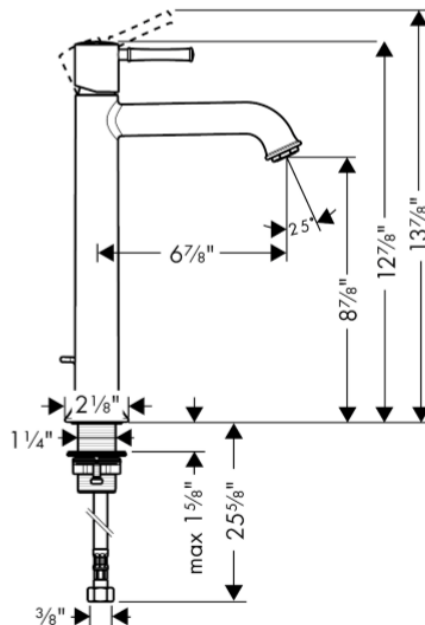

SPECIFICATION SHEET - fittings

BRAND:	hansgrohe	Product Photo:
ORIGIN:	Germany	
SERIES:	Talis C	
PRODUCT DESCRIPTION:	Single Hole Faucet 230 • with basin pop-up waste • Flow rate: 4.5 l./min. at 3 bar • Aerated Spray	
MODEL No.	14116 821	
FINISH/COLOUR:	Brushed Nickel	
DIMENSIONS:	6 7/8" spout projection	
OPTIONAL MATCHING PARTS:		

Technical Informations: Suitable for continous flow water heater

REMINDER:	Pipe flushing must be done before faucets are installed. Failure to do so voids the warranty.
	Do not use cleaners containing abrasive cleansers, ammonia, bleach, acids, waxes, alcohol, solvents or other products not recommended for chrome.
	All information is for reference only, installation shall always be based on the actual product delivered.