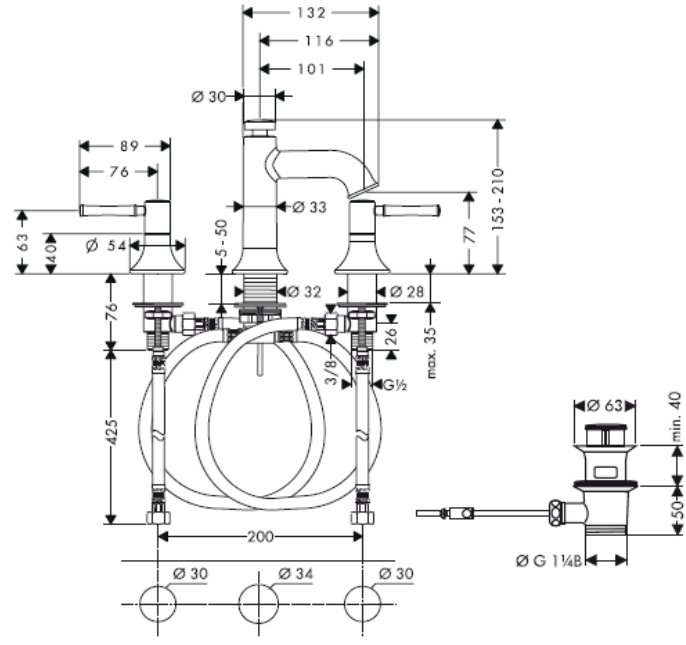

SPECIFICATION SHEET - fittings

BRAND:	hansgrohe	Product Photo:
ORIGIN:	Germany	
SERIES:	Talis Classic	
PRODUCT DESCRIPTION:	3-hole 2-handle basin mixer • ComfortZone 150 • with basin pop-up waste 1 1/4" • Flow rate: 5 l./min. at 3 bar • Flow pressure; 1~5 bar (15~70 psi)	
MODEL No.	14113 000	
FINISH/COLOUR:	Chrome-plated	
DIMENSIONS:	132mm length 101mm spout projection	
OPTIONAL MATCHING PARTS:	2x angle valve 1/2"x3/8"	

Technical Informations: Suitable for continous flow water heater

REMINDER:	Pipe flushing must be done before faucets are installed. Failure to do so voids the warranty. Do not use cleaners containing abrasive cleansers, ammonia, bleach, acids, waxes, alcohol, solvents or other products not recommended for chrome. All information is for reference only, installation shall always be based on the actual product delivered.