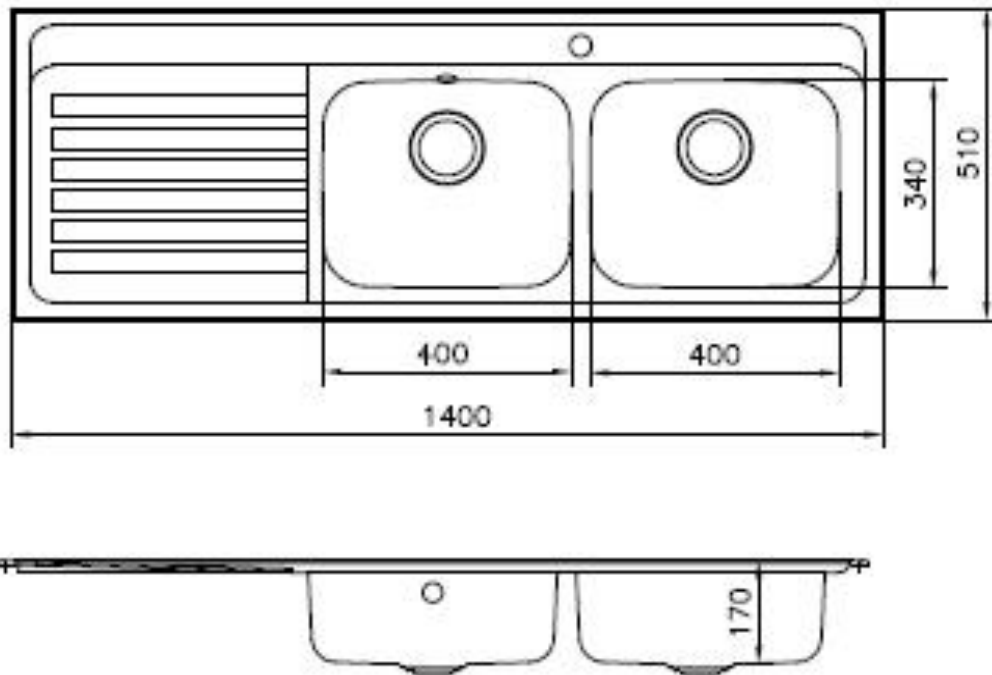

Brand : TEKA, Spain
 Name : Universal / Stainless Steel Double Bowl Inset Kitchen Sink, 1400.510.2B.LD.4H
 Item Code : 1410.4814
 Color/ Finish: Polished
 Dimensions : Overall (w x h): 1400 x 510 mm

Product info:

- double bowl size: 400 x 340 x 155 mm
- left drainboard, 4 tap holes
- dia. of waste hole: $\varnothing 3\frac{1}{2}$ "

Add-on:

- A1 Waste basket strainer $3\frac{1}{2}$ "
- PM2 Double sink bottle trap $1\frac{1}{2}$ "