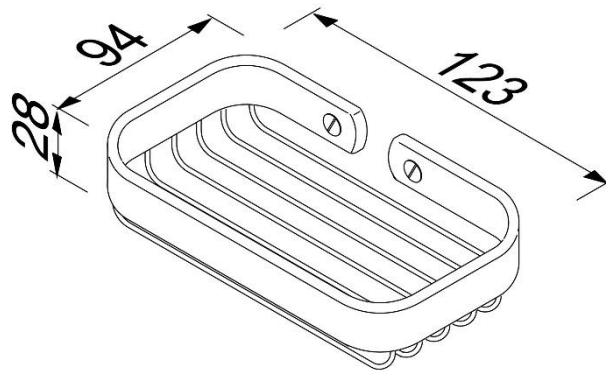

Brand : GEESA, Netherlands
Name : BASKET Soap Holder
Item Code : 139A
Designer : Geesa
Color / Finish : Chrome
Dimensions : Overall (LxWxH in cm)
12.3 x 9.4 x 2.8cm

Product info:

- Material: Metal

Flushing of pipe must be done before fittings are installed. Failure to do so voids the warranty.