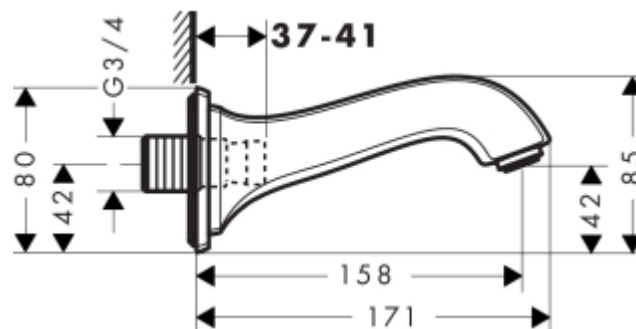

K U Y S E N
ENTERPRISES, INC.

hansgrohe

Brand : HANSGROHE, Germany
Name : METROPOL CLASSIC Bath spout
Item Code : 13425.090

Designer :

Color / Finish: Chrome/Gold
Dimensions : Overall (LxWxH in cm)

Product info:

- projection 158 mm
- wall-mounted
- maximum flow rate at 3 bar: 21,5 l/min
- spray type: normal spray

Flushing of pipe must be done before fittings are installed. Failure to do so voids the warranty.

Follow cleaning instructions and avoid using any harmful chemicals.