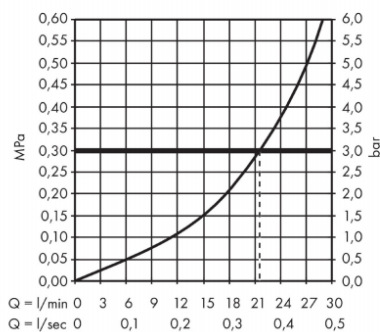

Brand : HANSGROHE, Germany  
 Name : METROPOL CLASSIC bath spout  
 Item Code : 13425.000  
 Designer : Hansgrohe  
 Color / Finish : Chrome  
 Dimensions : Overall (LxWxH in cm)  
 17.1x 8x 8.5cm

**Product info:**

- projection 158 mm
- wall-mounted
- maximum flow rate at 3 bar: 21.5 l/min
- flow rate: 20 l/min
- spray type: normal spray

**Technology**

**Flowchart**

The consumption was measured in combination with the appropriate fittings (thermostat/mixer/in-wall valve) to reflect actual application in practice.