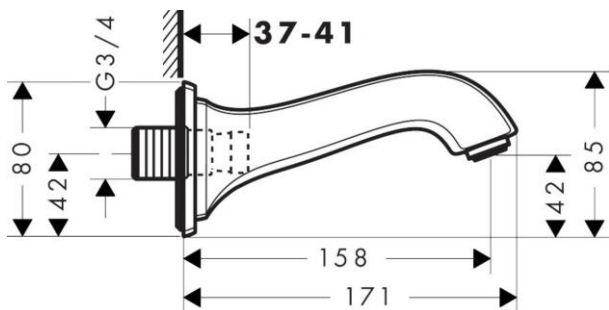

Brand : HANSGROHE, Germany  
 Name : METROPOL CLASSIC bath spout  
 Item Code : 13425.000  
 Designer : Hansgrohe  
 Color / Finish : Chrome  
 Dimensions : Overall (LxWxH in cm)  
 17.1x 8x 8.5cm

**Product info:**

- projection 158 mm
- wall-mounted
- maximum flow rate at 3 bar: 21.5 l/min
- flow rate: 20 l/min
- spray type: normal spray

**Technology**

**Flowchart**

The consumption was measured in combination with the appropriate fittings (thermostat/mixer/in-wall valve) to reflect actual application in practice.