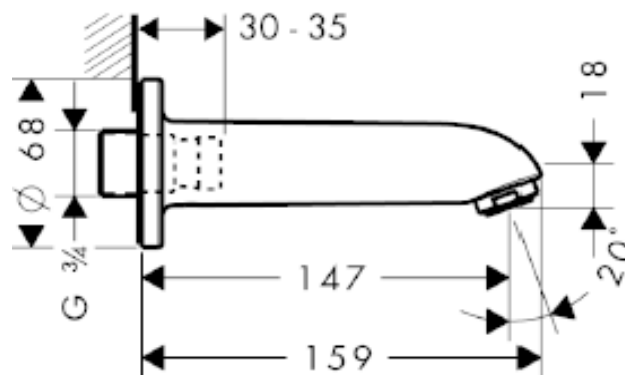

SPECIFICATION SHEET - fittings

BRAND:	hansgrohe	Product Photo:
ORIGIN:	Germany	
SERIES:	Talis	
PRODUCT DESCRIPTION:	Bath spout ¾" • flow rate: 32 l/min • with silencer and escutcheon	
MODEL No.	13414 000	
FINISH/COLOUR:	Chrome-plated	
DIMENSIONS:	159mm length 147mm spout projection	
OPTIONAL MATCHING PARTS:		

Technical Informations:

REMINDER:	Pipe flushing must be done before faucets are installed. Failure to do so voids the warranty.
	Do not use cleaners containing abrasive cleansers, ammonia, bleach, acids, waxes, alcohol, solvents or other products not recommended for chrome.
	All information is for reference only, installation shall always be based on the actual product delivered.