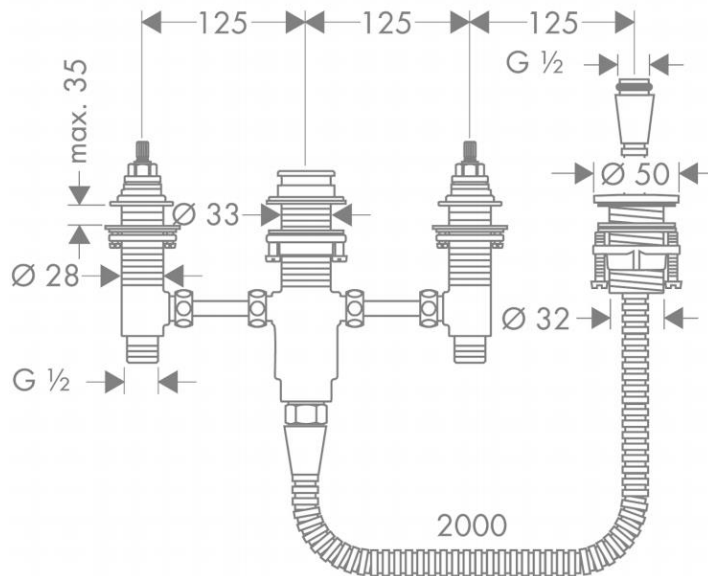

Brand : HASNGROHE, Germany
 Name : Basic set for 4-hole rim mounted bath mixer
 Item Code : 13244.180
 Designer : hansgrohe
 Color / Finish : Chrome
 Dimensions : Overall (LxWxH in cm)

Product info:

- consists of: basic set, shower holder, shower hose
- maximum pull-out length of hand shower: 1.60 m
- maintenance opening required
- suitable for 4-hole rim mounted bath mixer
- ceramic valves hot/ cold 90°