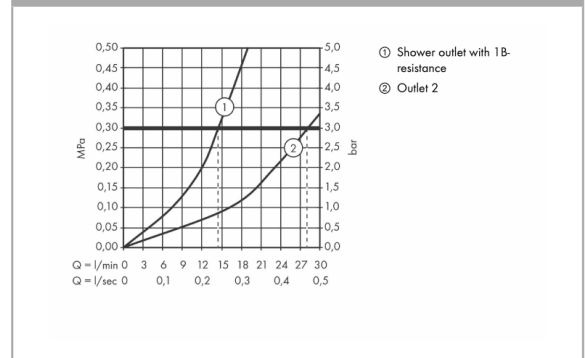

Technology

Design awards

Flowchart

Flushing of pipe must be done before fittings are installed. Failure to do so voids the warranty.

Follow cleaning instructions and avoid using any harmful chemicals.

All information is for reference only. Installation shall always be based on the specs provided with actual delivered items.

For more info, visit www.kuysen.com