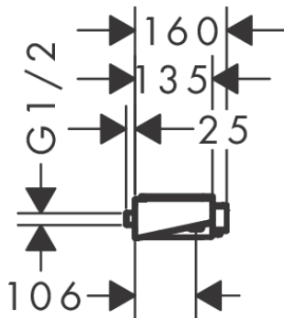

Brand : HANSGROHE, Germany  
 Name : ShowerTablet Select Thermostat 700  
 Universal for 2 Functions  
 Item Code : 13184.400  
 Designer : Hansgrohe  
 Color / Finish : Chrome/White  
 Dimensions : 700 x 106 x 74mm

**Product info**

- 2 functions
- Simultaneous utilization by 2 outlets
- CoolContact thermostat: Prevents the housing from heating up, making showering even safer
- Maximum flow rate at 3 bar: 28 l/min
- Flow rate hand shower connection at 3 bar: 14 l/min
- Flow rate upper outlet: 28 l/min
- Start/stop valve to operate the functions, thermostat cartridge
- Safety lock at 40° C
- Temperature limitation adjustable
- With isolated water conduction
- Non-return valve
- Surface of the shelf at color variant -400 = white glass
- Min. operating pressure: 1 bar / max. 10 bar
- Dirt filter included