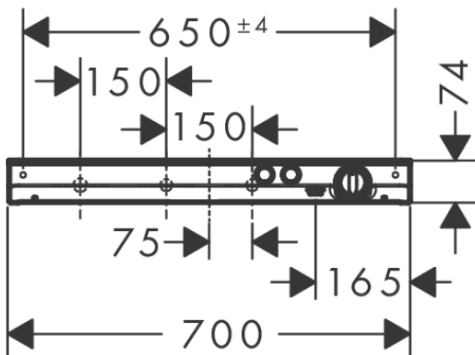

Brand : HANSGROHE, Germany  
 Name : ShowerTablet Select Thermostat 700  
 Universal for 2 Functions  
 Item Code : 13184.400  
 Designer : Hansgrohe  
 Color / Finish : Chrome/White  
 Dimensions : 700 x 106 x 74mm

**Product info**

- 2 functions
- Simultaneous utilization by 2 outlets
- CoolContact thermostat: Prevents the housing from heating up, making showering even safer
- Maximum flow rate at 3 bar: 28 l/min
- Flow rate hand shower connection at 3 bar: 14 l/min
- Flow rate upper outlet: 28 l/min
- Start/stop valve to operate the functions, thermostat cartridge
- Safety lock at 40° C
- Temperature limitation adjustable
- With isolated water conduction
- Non-return valve
- Surface of the shelf at color variant -400 = white glass
- Min. operating pressure: 1 bar / max. 10 bar
- Dirt filter included