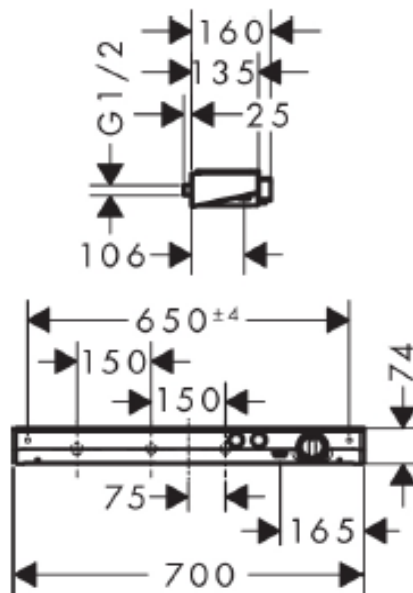

SPECIFICATION SHEET - fittings

BRAND:	hansgrohe	Product Photo:
ORIGIN:	Germany	
SERIES:	ShowerTablet Select 700	
PRODUCT DESCRIPTION:	Exposed thermostatic shower mixer with bottom outlet 1/2" for shower hose • Flow rate: 30 l/min. at 3 bar • Flow pressure: 1~5 bar (15~70 psi)	
MODEL No.	13184 400	
FINISH/COLOUR:	White / Chrome	
DIMENSIONS:	160mm L x 700m W x 74mm H	
OPTIONAL MATCHING PARTS:		

Technical Informations: Suitable for continous flow water heater

REMINDER:	Pipe flushing must be done before faucets are installed. Failure to do so voids the warranty.
	Do not use cleaners containing abrasive cleansers, ammonia, bleach, acids, waxes, alcohol, solvents or other products not recommended for chrome.
	All information is for reference only, installation shall always be based on the actual product delivered.