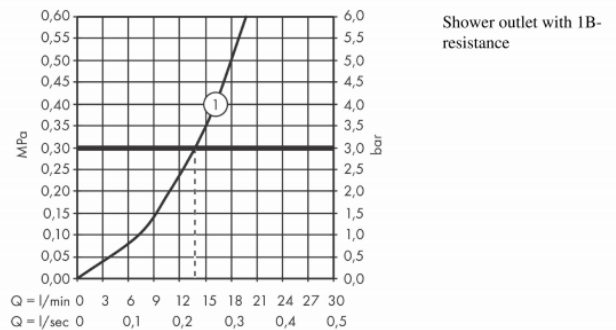

Technology

Flowchart