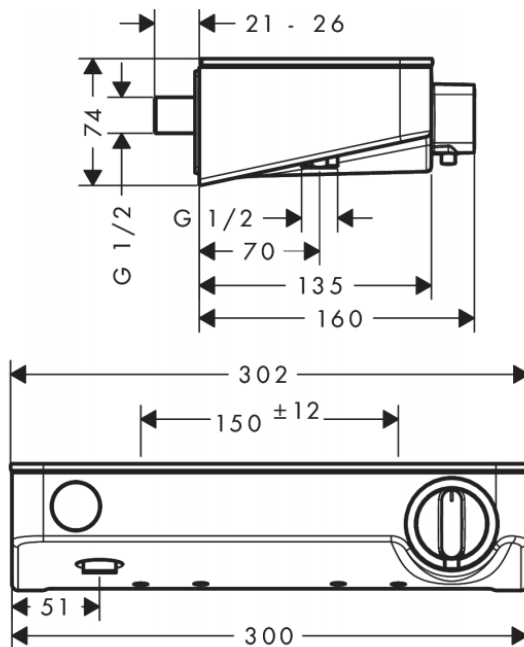

Brand : HANSGROHE, Germany
Name : ShowerTablet Select Shower
 Thermostat 300
Item Code : 13171.400
Designer : Hansgrohe
Color / Finish : Chrome/White
Dimensions : 302 x 160 x 74mm

Product info

- 1 function
- CoolContact thermostat: Prevents the housing from heating up, making showering even safer
- Maximum flow rate at 3 bar: 14 l/min
- Flow rate hand shower connection at 3 bar: 14 l/min
- Thermostat cartridge, Start/stop valve to operate the functions
- Safety lock at 40° C
- Temperature limitation adjustable
- With isolated water conduction
- Non-return valve
- Shelf made of safety glass, white glass
- Min. operating pressure: 1 bar / max. 10 bar
- Dirt filter included