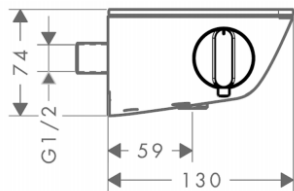

Brand : HANSGROHE, Germany
Name : Ecostat Select Shower Thermostat for Exposed Installation
Item Code : 13161.400
Designer : Hansgrohe
Color / Finish : Chrome/White
Dimensions : 350 x 130 x 74mm

Product info

- 1 function
- Volume control for 1 outlet
- CoolContact thermostat: Prevents the housing from heating up, making showering even safer
- EcoStop button limits the water consumption to 10 l/ min
- Maximum flow rate at 3 bar: 12 l/min
- Flow rate hand shower connection at 3 bar: 12 l/min
- Thermostat cartridge, ceramic valve 180° · safety lock at 40° C
- Temperature limitation adjustable
- With isolated water conduction
- Non-return valve · with silencer
- Shelf made of safety glass
- Surface of the shelf -400 = white glass
- Min. operating pressure: 1 bar
- Max. operating pressure: 10 bar
- Dirt filter included