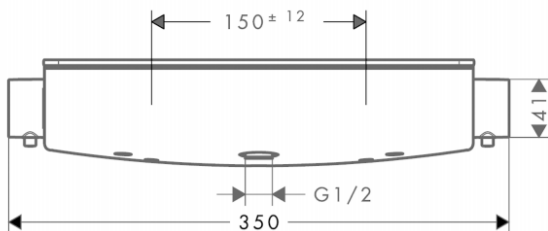

Brand : HANSGROHE, Germany
Name : Ecostat Select Shower Thermostat for Exposed Installation
Item Code : 13161.400
Designer : Hansgrohe
Color / Finish : Chrome/White
Dimensions : 350 x 130 x 74mm

Product info

- 1 function
- Volume control for 1 outlet
- CoolContact thermostat: Prevents the housing from heating up, making showering even safer
- EcoStop button limits the water consumption to 10 l/ min
- Maximum flow rate at 3 bar: 12 l/min
- Flow rate hand shower connection at 3 bar: 12 l/min
- Thermostat cartridge, ceramic valve 180° · safety lock at 40° C
- Temperature limitation adjustable
- With isolated water conduction
- Non-return valve · with silencer
- Shelf made of safety glass
- Surface of the shelf -400 = white glass
- Min. operating pressure: 1 bar
- Max. operating pressure: 10 bar
- Dirt filter included