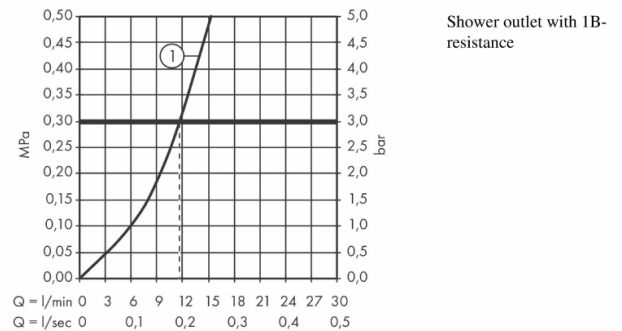

Technology

Flowchart

Flushing of pipe must be done before fittings are installed. Failure to do so voids the warranty.

Follow cleaning instructions and avoid using any harmful chemicals.

All information is for reference only. Installation shall always be based on the specs provided with actual delivered items.

For more info, visit www.kuysen.com