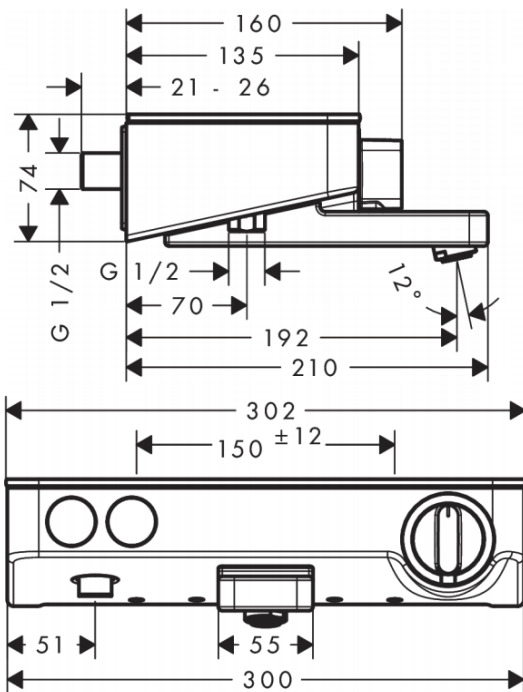

Brand : HANSGROHE, Germany  
 Name : ShowerTablet Select Bath Thermostat 300  
 Item Code : 13151.400  
 Designer : Hansgrohe  
 Color / Finish : Chrome/White  
 Dimensions : 302 x 210 x 74mm

**Product info**

- Projection 192 mm
- 2 functions
- Simultaneous utilization by 2 outlets
- CoolContact thermostat: Prevents the housing from heating up, making showering even safer
- Flow rate for bath spout at 3 bar: 20 l/min
- Flow rate of hand shower at 3 bar: 16 l/min
- Min. operating pressure: 1 bar / max. 10 bar
- Safety lock at 40° C
- Temperature limitation adjustable
- With isolated water conduction
- Non-return valve
- Surface of the shelf -000 = white glass
- DN15 · dirt filter included