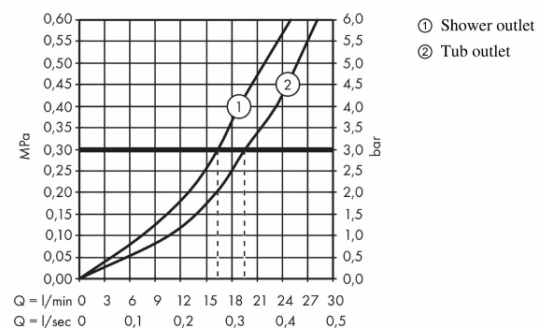

Flowchart

Flushing of pipe must be done before fittings are installed. Failure to do so voids the warranty.

Follow cleaning instructions and avoid using any harmful chemicals.

All information is for reference only. Installation shall always be based on the specs provided with actual delivered items.

For more info, visit www.kuysen.com