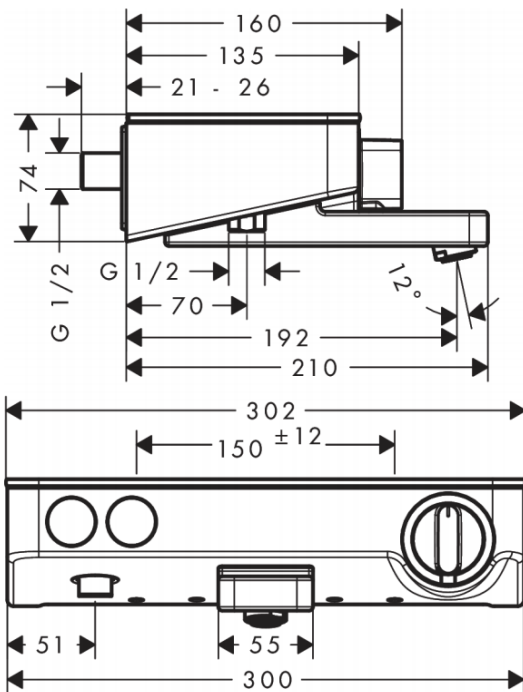

Brand : HANSGROHE, Germany
 Name : ShowerTablet Select Bath Thermostat 300
 Item Code : 13151.000
 Designer : Hansgrohe
 Color / Finish : Chrome
 Dimensions : 302 x 210 x 74mm

Product info

- Projection 192 mm
- 2 functions
- Simultaneous utilization by 2 outlets
- CoolContact thermostat: Prevents the housing from heating up, making showering even safer
- Flow rate for bath spout at 3 bar: 20 l/min
- Flow rate of hand shower at 3 bar: 16 l/min
- Min. operating pressure: 1 bar / max. 10 bar
- Safety lock at 40° C
- Temperature limitation adjustable
- With isolated water conduction
- Non-return valve
- Surface of the shelf -000 = mirror glass
- DN15 · dirt filter included