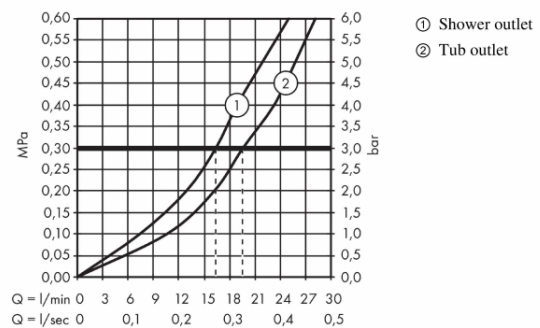

Flowchart

Flushing of pipe must be done before fittings are installed. Failure to do so voids the warranty.

Follow cleaning instructions and avoid using any harmful chemicals.

All information is for reference only. Installation shall always be based on the specs provided with actual delivered items.

For more info, visit www.kuysen.com