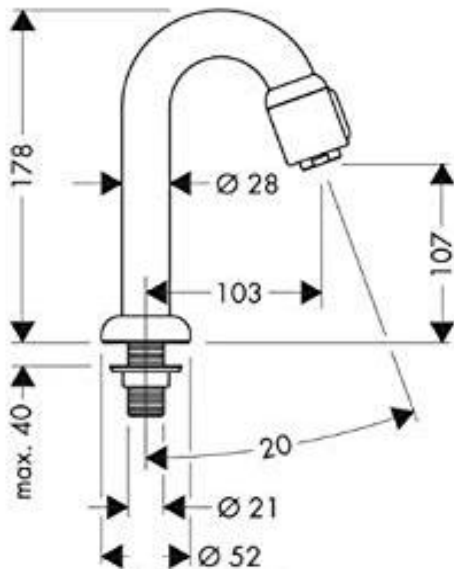

SPECIFICATION SHEET - fittings

BRAND:	hansgrohe	Product Photo:
ORIGIN:	Germany	
SERIES:	Pillar Tap	
PRODUCT DESCRIPTION:	Basin pillar tap • QuickClean aerator	
MODEL No.	13130 000	
FINISH/COLOUR:	Chrome-plated	
DIMENSIONS:	178mm height 103mm spout projection	
OPTIONAL MATCHING PARTS:	1x angle valve 1/2"x3/8" basin waste trap basin waste strainer or pop-up	

Technical Informations: Suitable for continous flow water heater

REMINDER:	Pipe flushing must be done before faucets are installed. Failure to do so voids the warranty.
	Do not use cleaners containing abrasive cleansers, ammonia, bleach, acids, waxes, alcohol, solvents or other products not recommended for chrome.
	All information is for reference only, installation shall always be based on the actual product delivered.