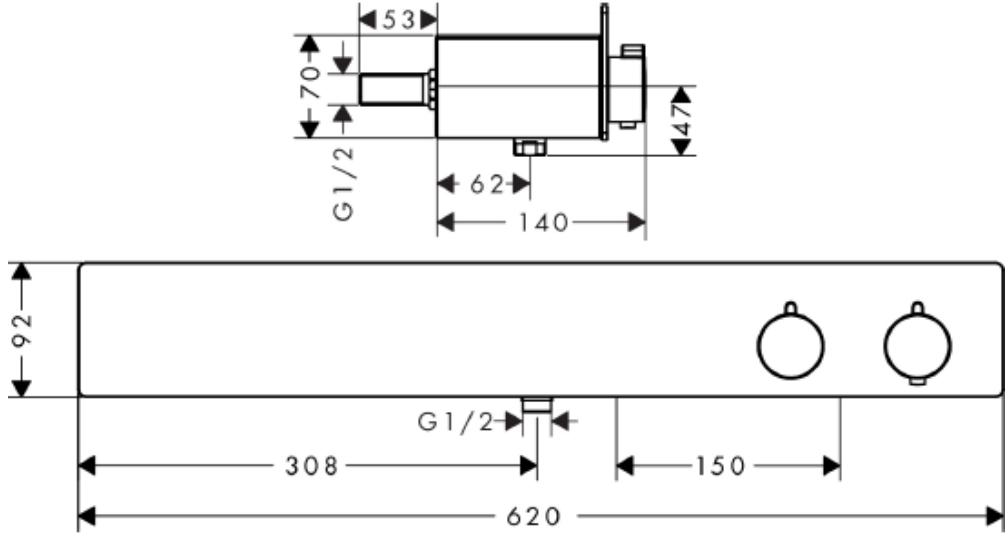

SPECIFICATION SHEET - fittings

BRAND:	hansgrohe	Product Photo:
ORIGIN:	Germany	
SERIES:	Raindance E	
PRODUCT DESCRIPTION:	ShowerTablet Thermostat 600 Universal for exposed installation for 2 functions • flow rate handshower: 14 l/min • flow rate upper outlet: 28 l/min	
MODEL No.	13108 400	
FINISH/COLOUR:	White / Chrome	
DIMENSIONS:	140mm x 620mm x 92mm	
OPTIONAL MATCHING PARTS:	13129180 basic set	

Technical Informations: Suitable for continous flow water heater

REMINDER: Pipe flushing must be done before faucets are installed. Failure to do so voids the warranty.
Do not use cleaners containing abrasive cleansers, ammonia, bleach, acids, waxes, alcohol, solvents or other products not recommended for chrome.
All information is for reference only, installation shall always be based on the actual product delivered.