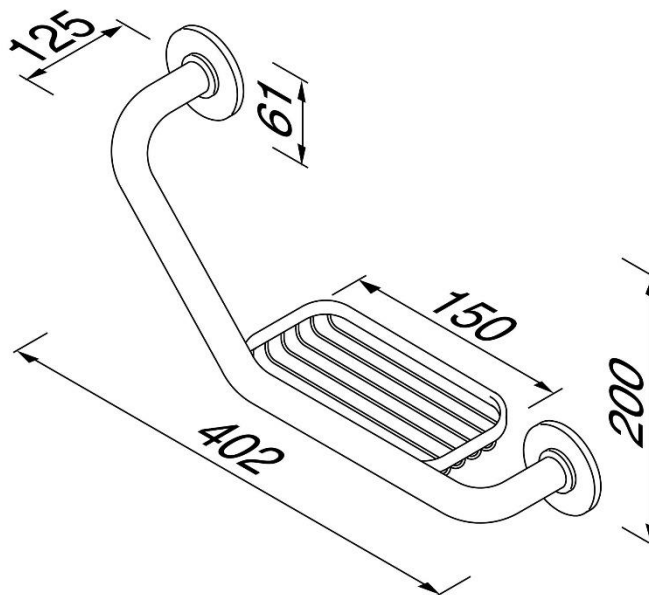

Flushing of pipe must be done before fittings are installed. Failure to do so voids the warranty.

Follow cleaning instructions and avoid using any harmful chemicals.

All information is for reference only. Installation shall always be based on the specs provided with actual delivered items.

For more info, visit www.kuysen.com