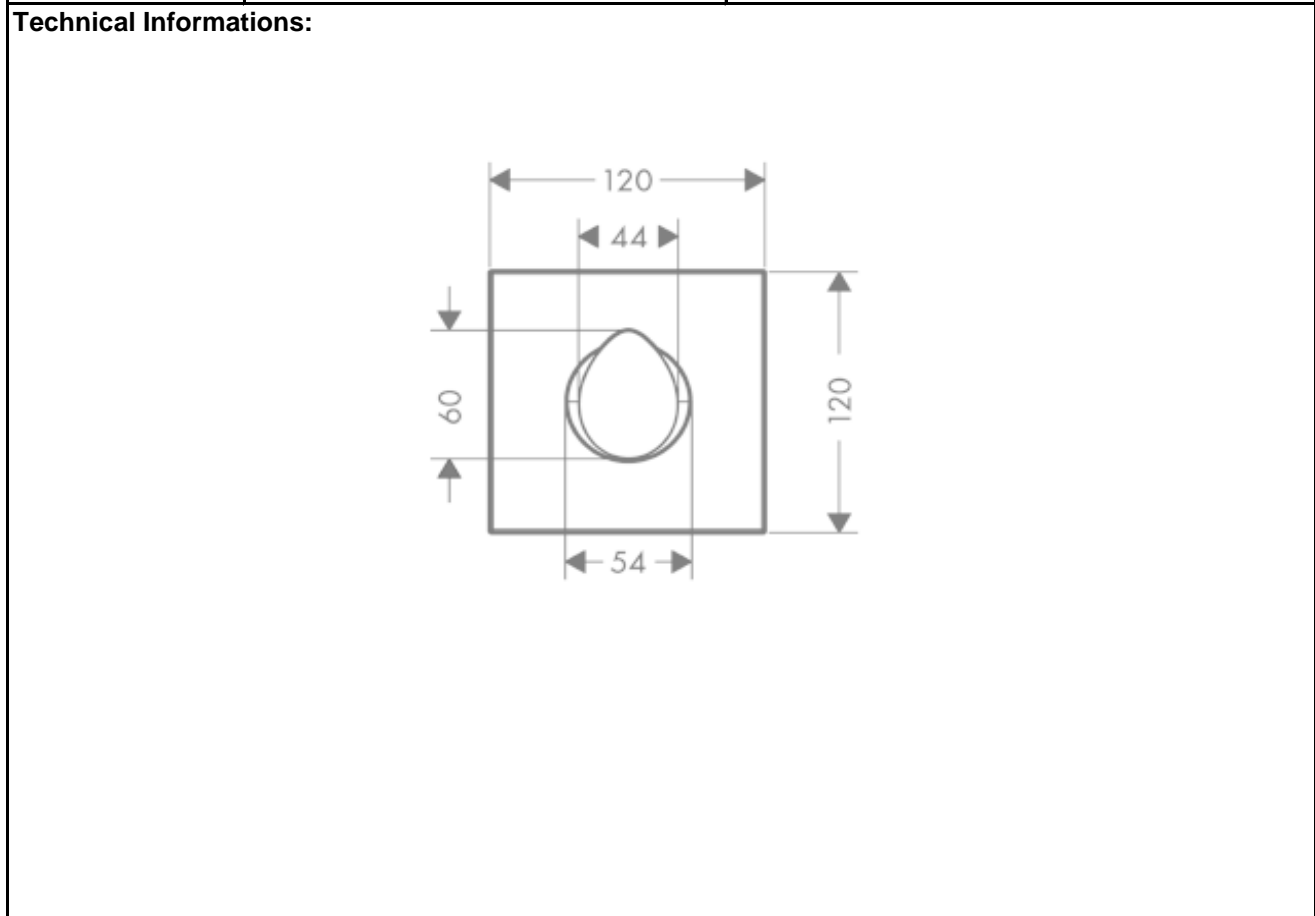

SPECIFICATION SHEET - fittings

BRAND:	AXOR[®]	Product Photo: 
ORIGIN:	Germany	
SERIES:	STARCK Organic	
PRODUCT DESCRIPTION:	Shut-off valve finish set	
MODEL No.	12771.000	
FINISH/COLOUR:	Chrome-plated	
DIMENSIONS:	120mm x 120mm	
OPTIONAL MATCHING PARTS:		